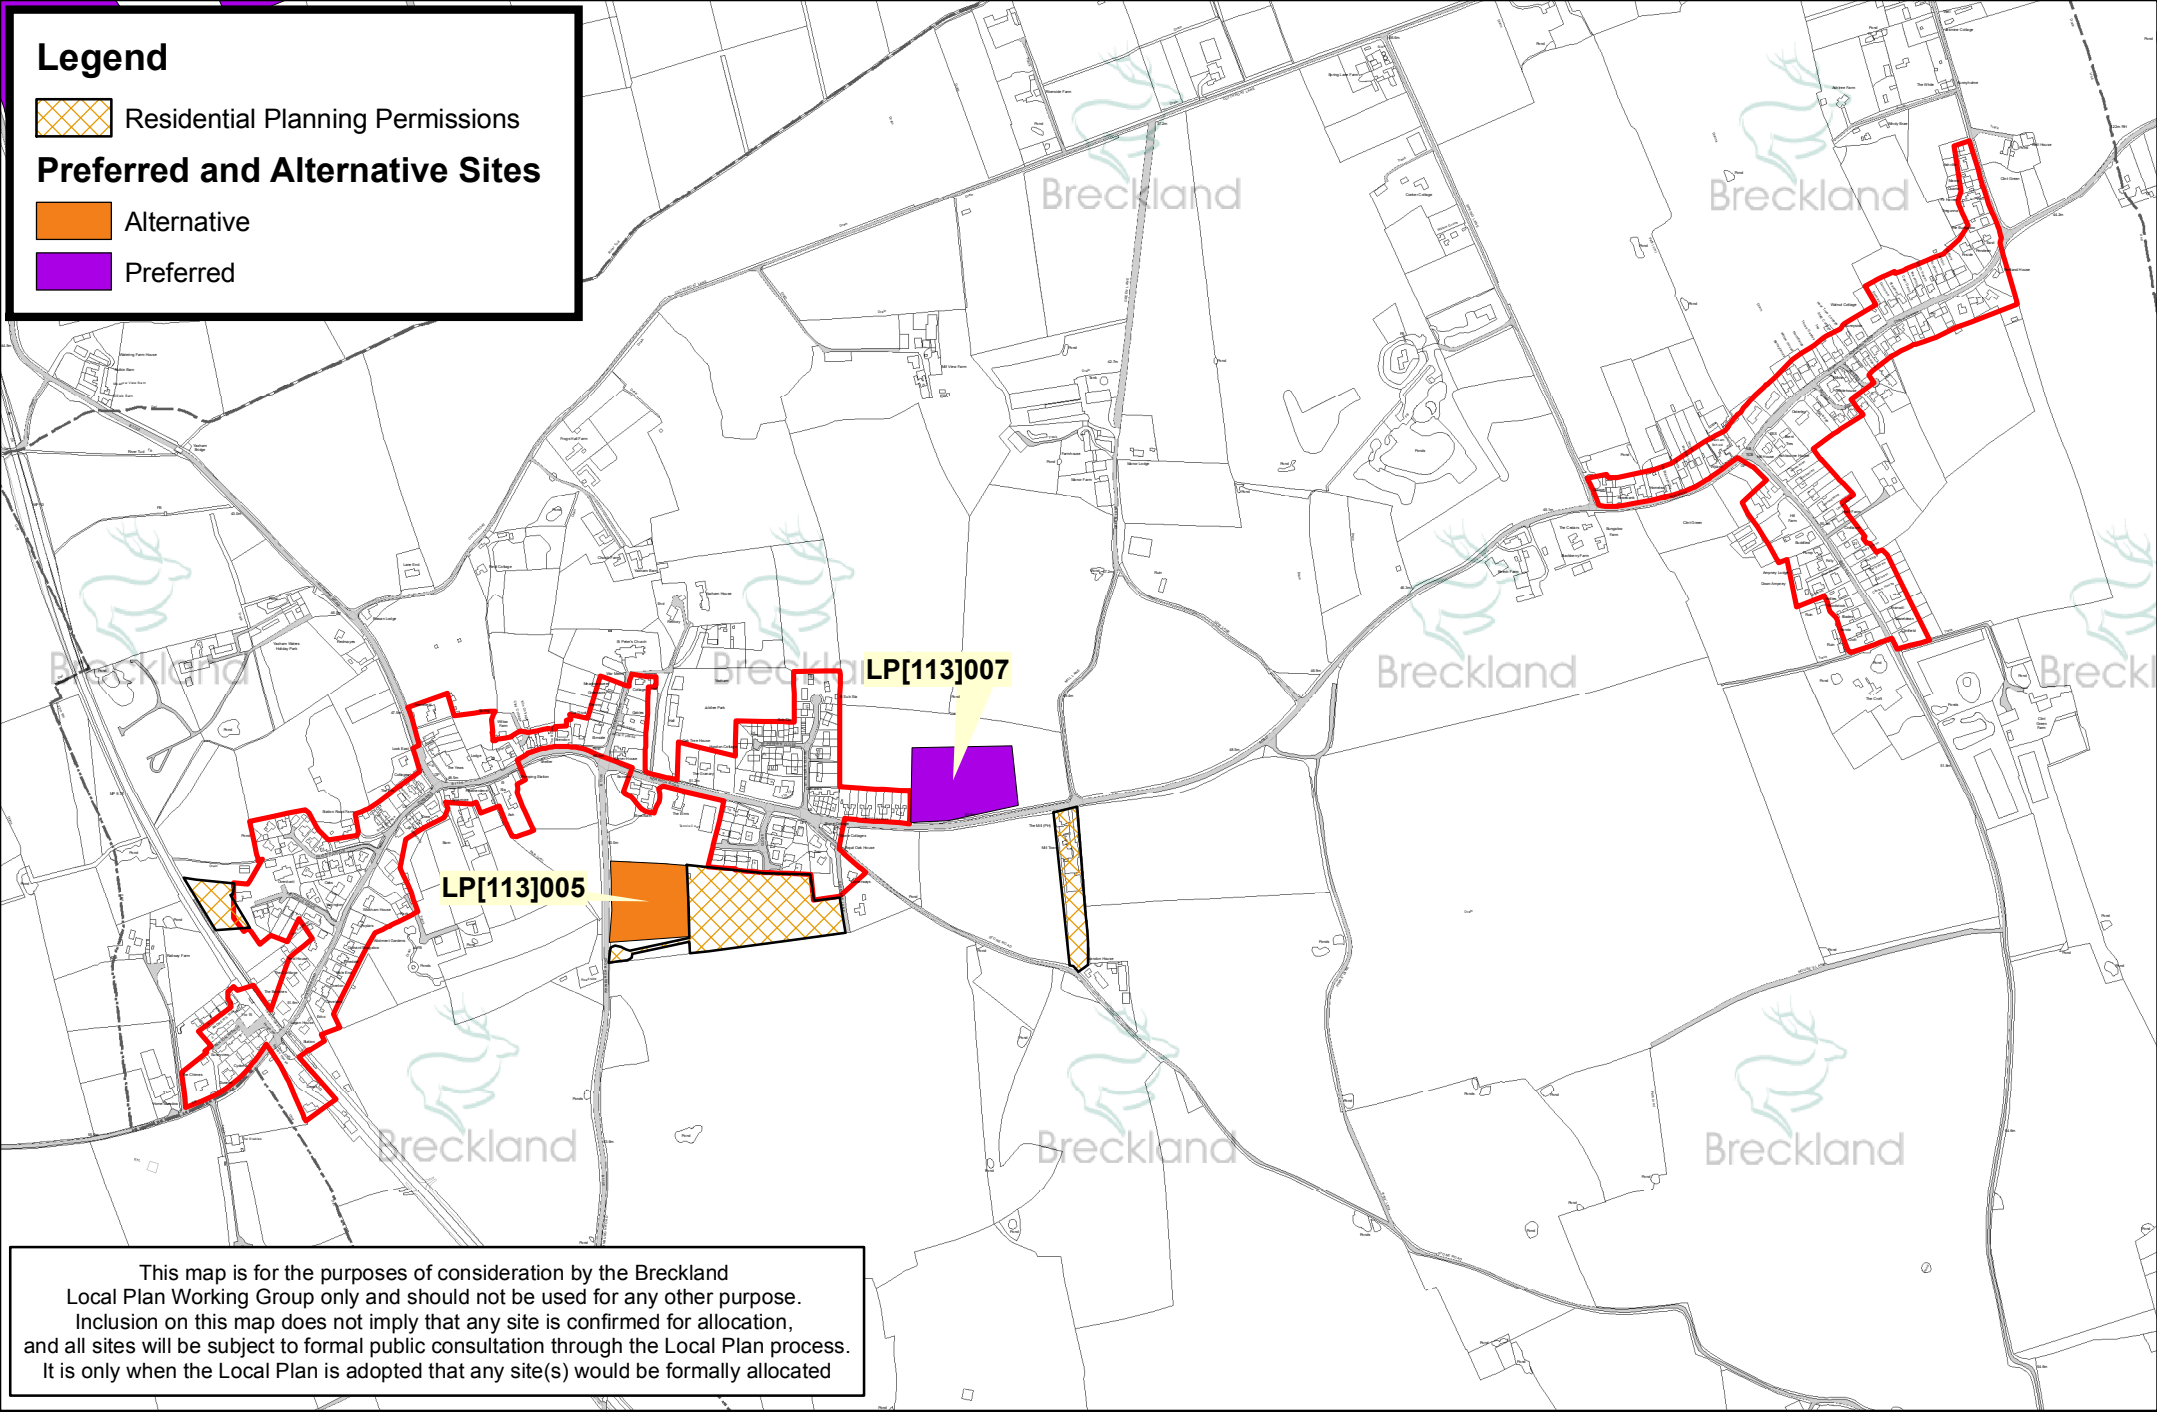

Legend

 Residential Planning Permissions

Preferred and Alternative Sites

 Alternative

 Preferred

This map is for the purposes of consideration by the Breckland Local Plan Working Group only and should not be used for any other purpose. Inclusion on this map does not imply that any site is confirmed for allocation, and all sites will be subject to formal public consultation through the Local Plan process. It is only when the Local Plan is adopted that any site(s) would be formally allocated

COPYRIGHT
This map is reproduced from Ordnance Survey material with the permission of Ordnance Survey on behalf of the Controller of Her Majesty's Stationery Office © Crown copyright. Unauthorised reproduction infringes Crown copyright and may lead to prosecution or civil proceedings. Breckland District Council licence no.100019535. Published 2016.