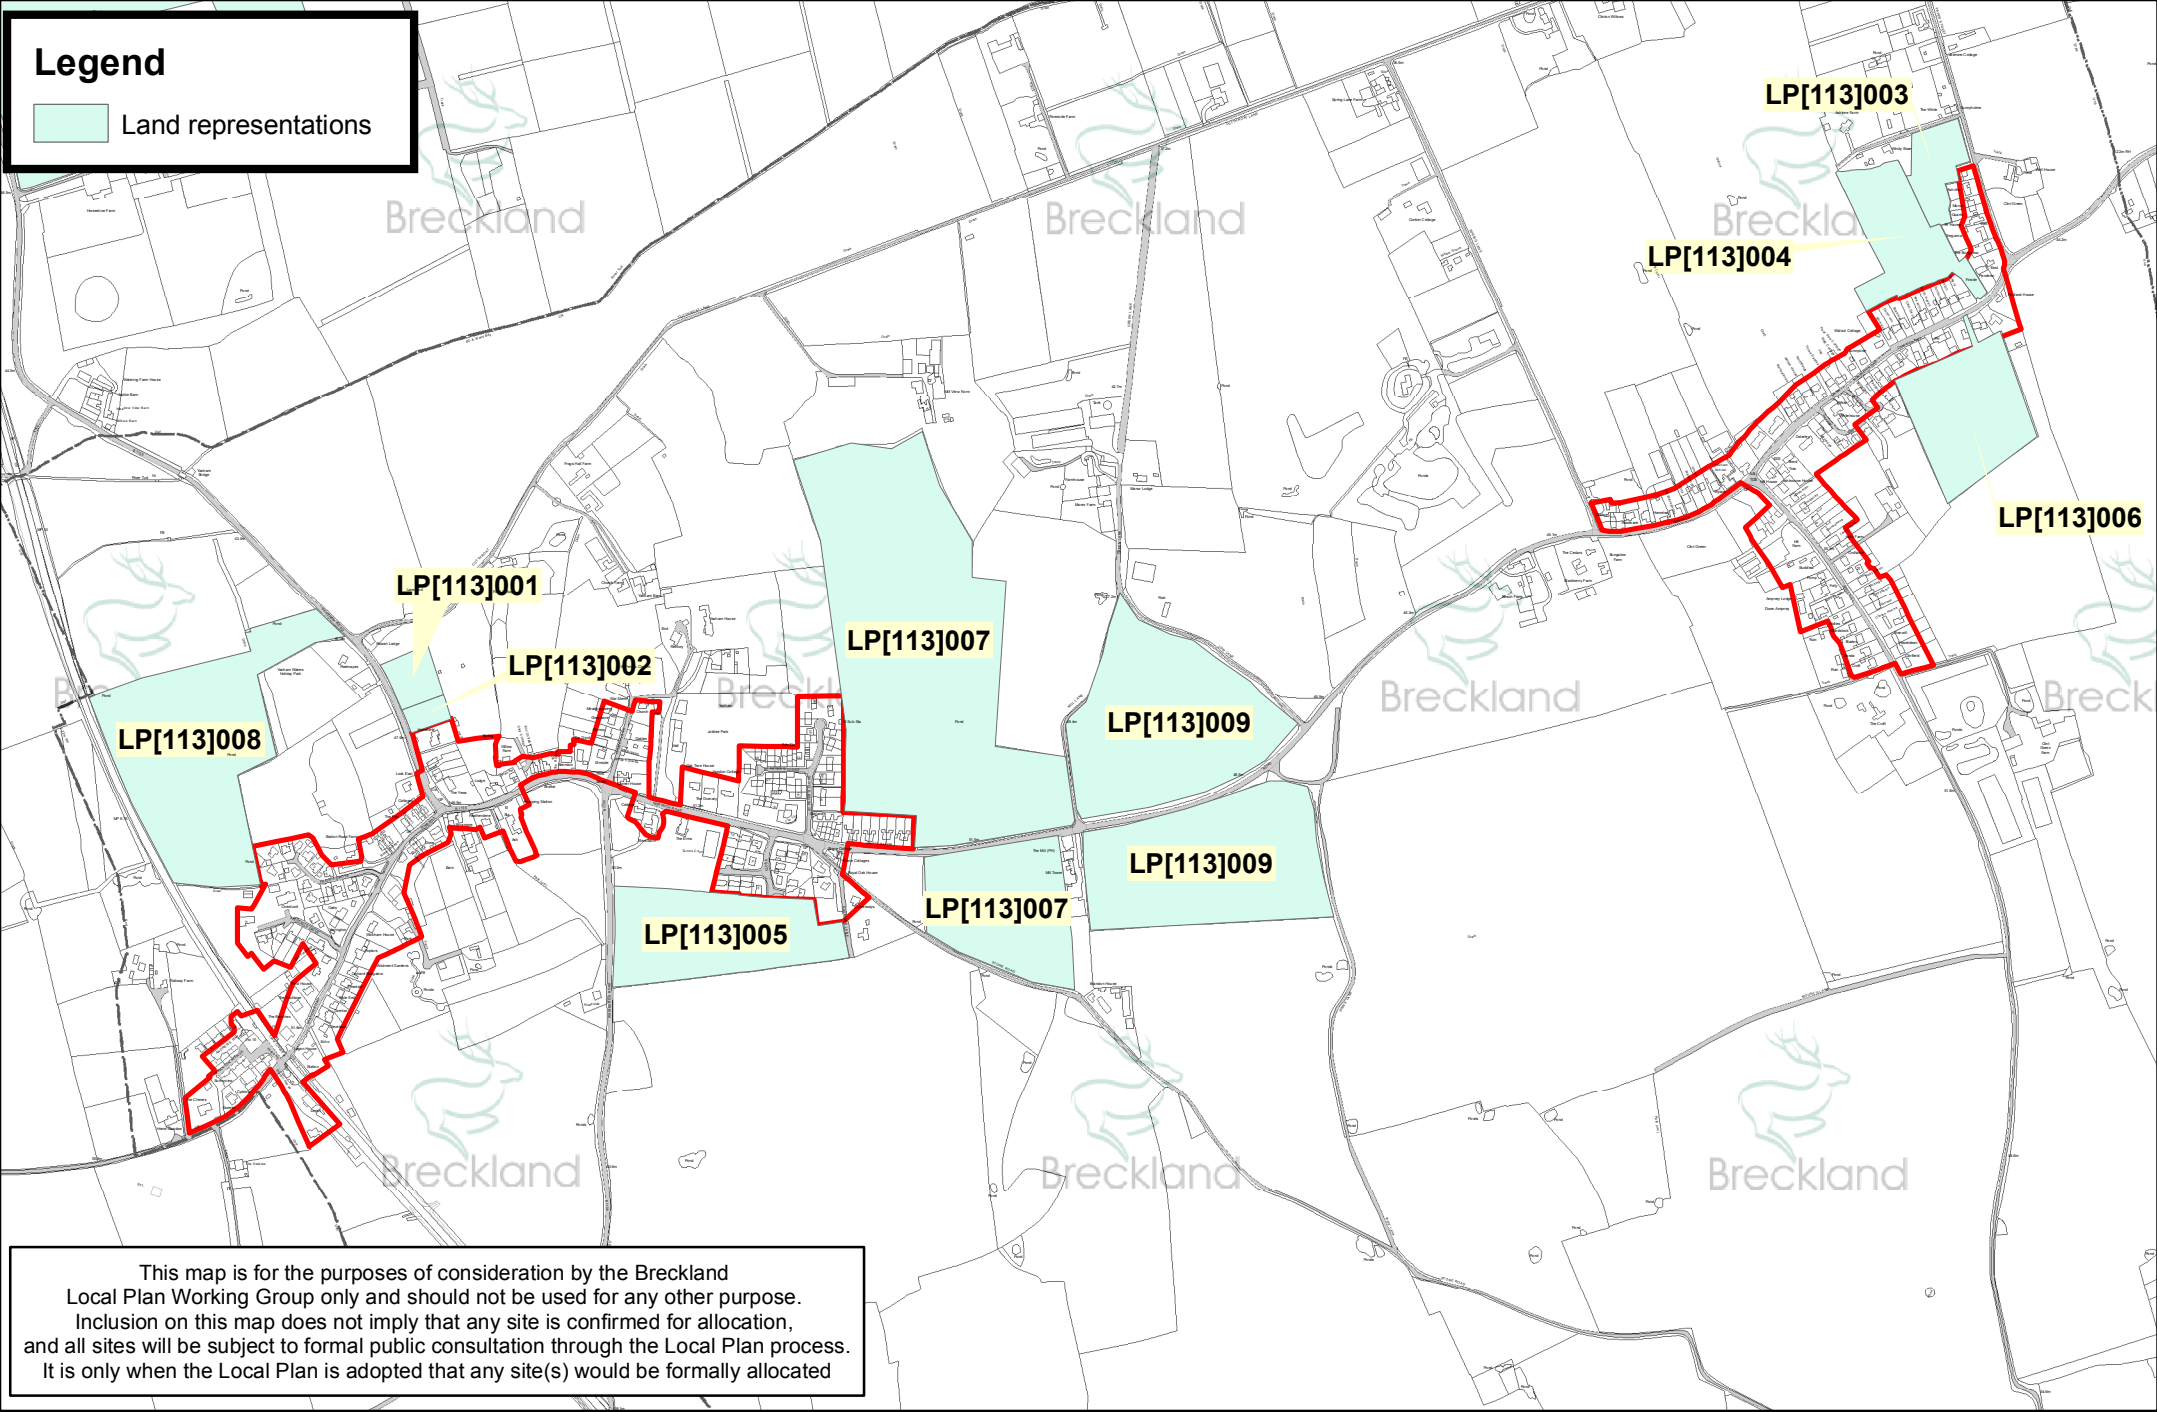

Legend

Land representations

This map is for the purposes of consideration by the Breckland Local Plan Working Group only and should not be used for any other purpose. Inclusion on this map does not imply that any site is confirmed for allocation, and all sites will be subject to formal public consultation through the Local Plan process. It is only when the Local Plan is adopted that any site(s) would be formally allocated

COPYRIGHT
This map is reproduced from Ordnance Survey material with the permission of Ordnance Survey on behalf of the Controller of Her Majesty's Stationery Office © Crown copyright. Unauthorised reproduction infringes Crown copyright and may lead to prosecution or civil proceedings. Breckland District Council licence no.100019535. Published 2016.