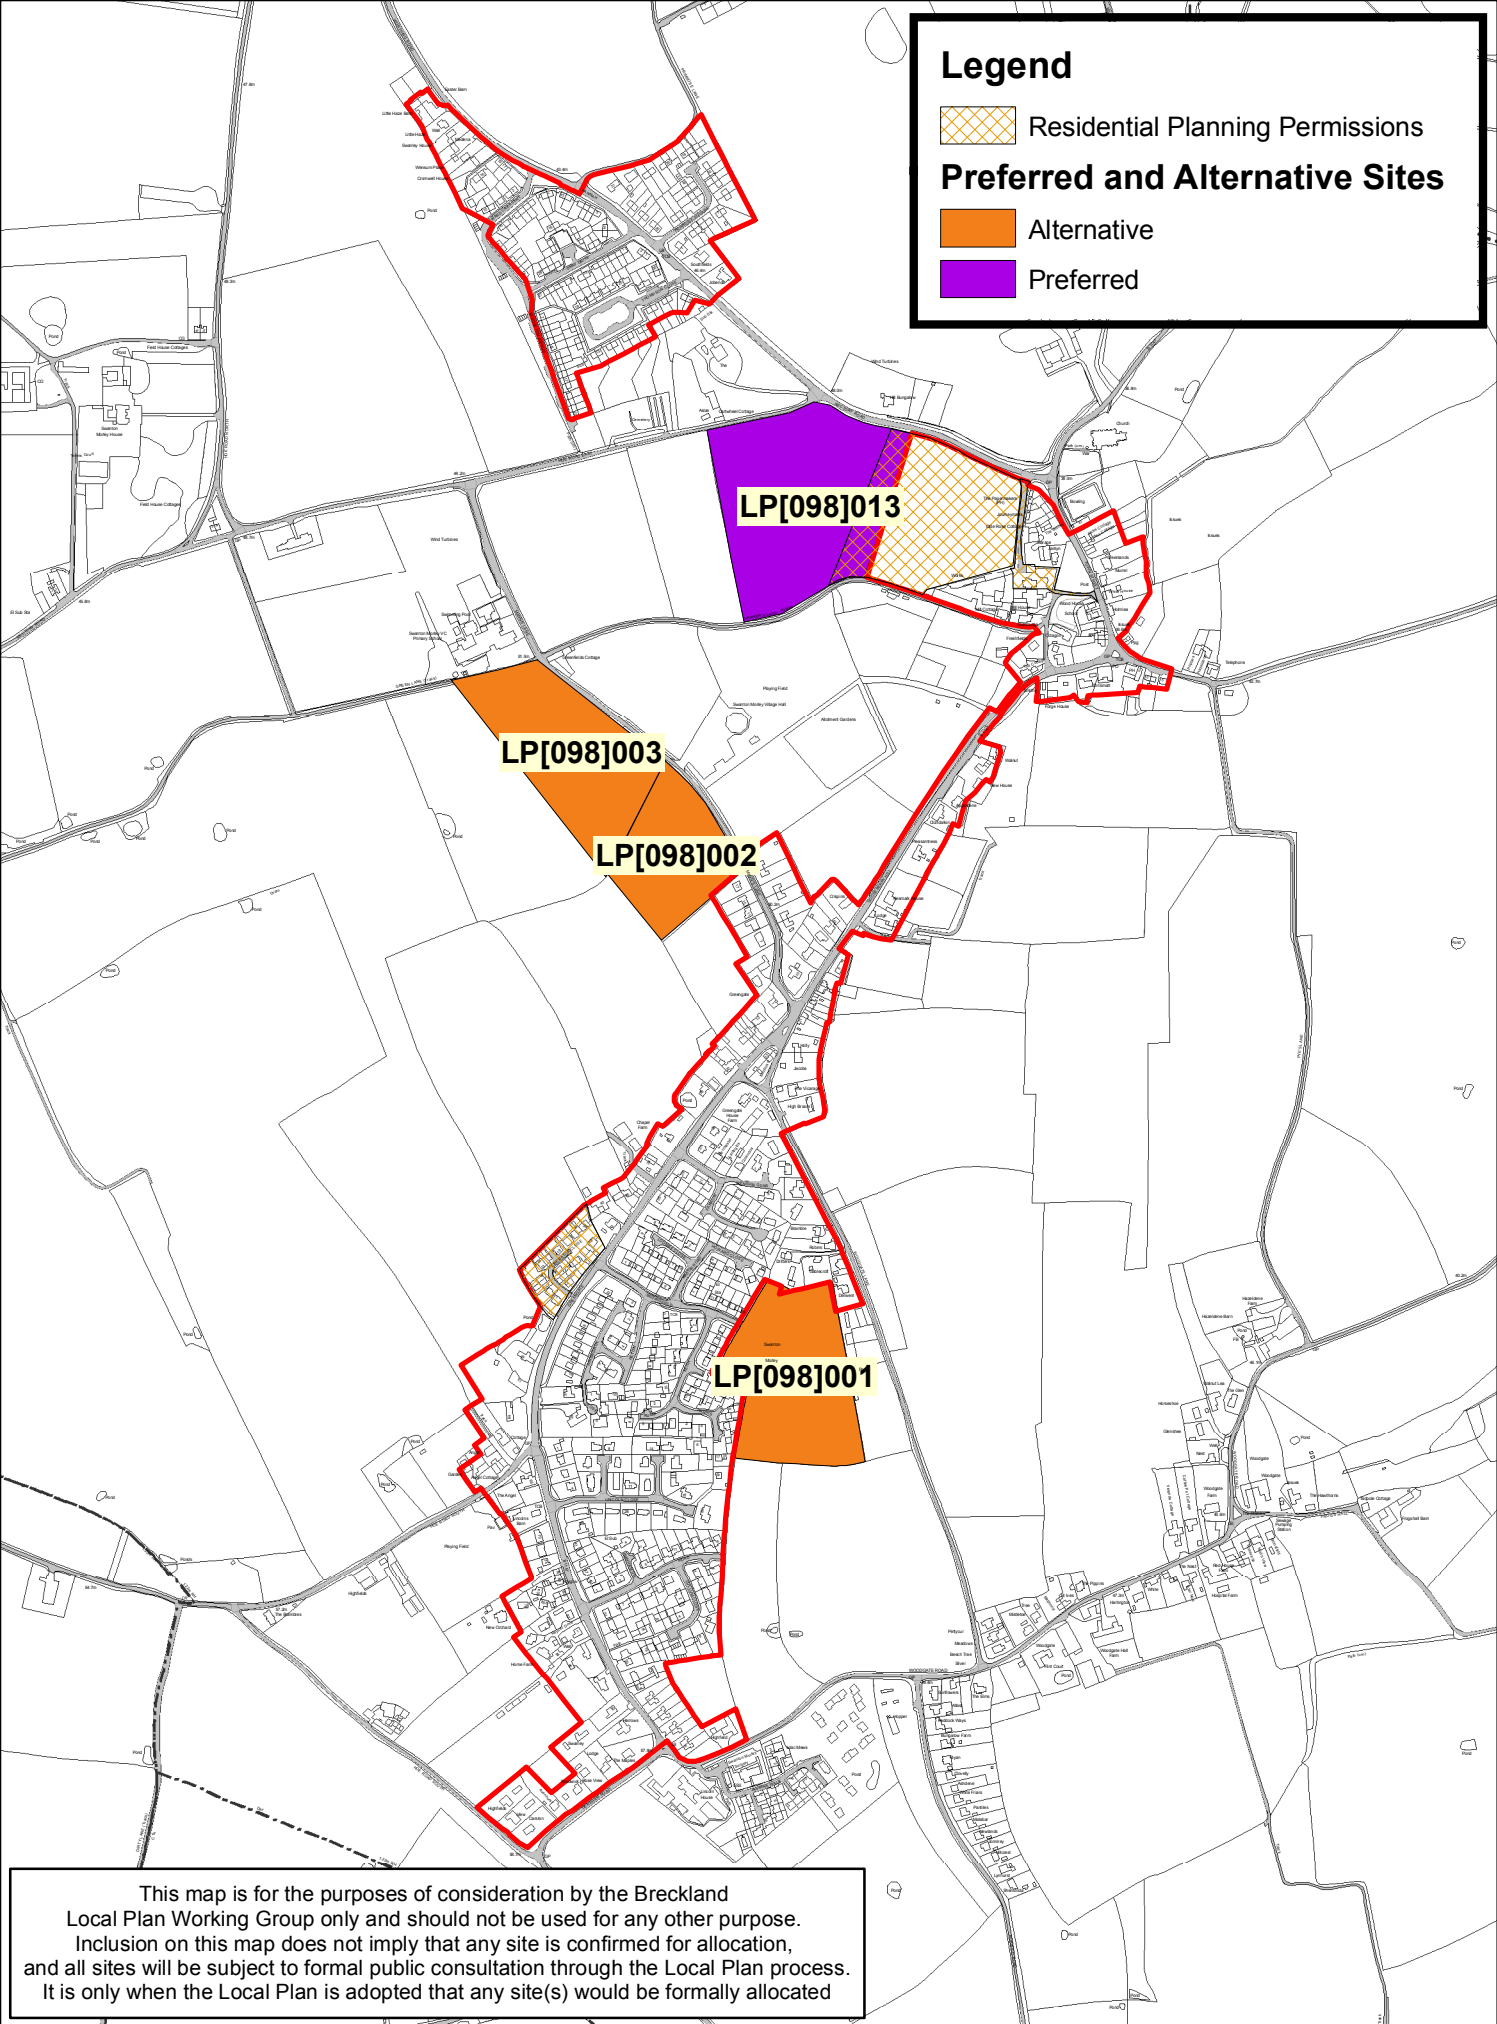

# Legend

 Residential Planning Permissions

## Preferred and Alternative Sites

 Alternative

 Preferred

LP[098]013

LP[098]003

LP[098]002

LP[098]001

This map is for the purposes of consideration by the Breckland Local Plan Working Group only and should not be used for any other purpose. Inclusion on this map does not imply that any site is confirmed for allocation, and all sites will be subject to formal public consultation through the Local Plan process. It is only when the Local Plan is adopted that any site(s) would be formally allocated

**COPYRIGHT**  
This map is reproduced from Ordnance Survey material with the permission of Ordnance Survey on behalf of the Controller of Her Majesty's Stationery Office © Crown copyright. Unauthorised reproduction infringes Crown copyright and may lead to prosecution or civil proceedings. Breckland District Council licence no.100019535. Published 2016.