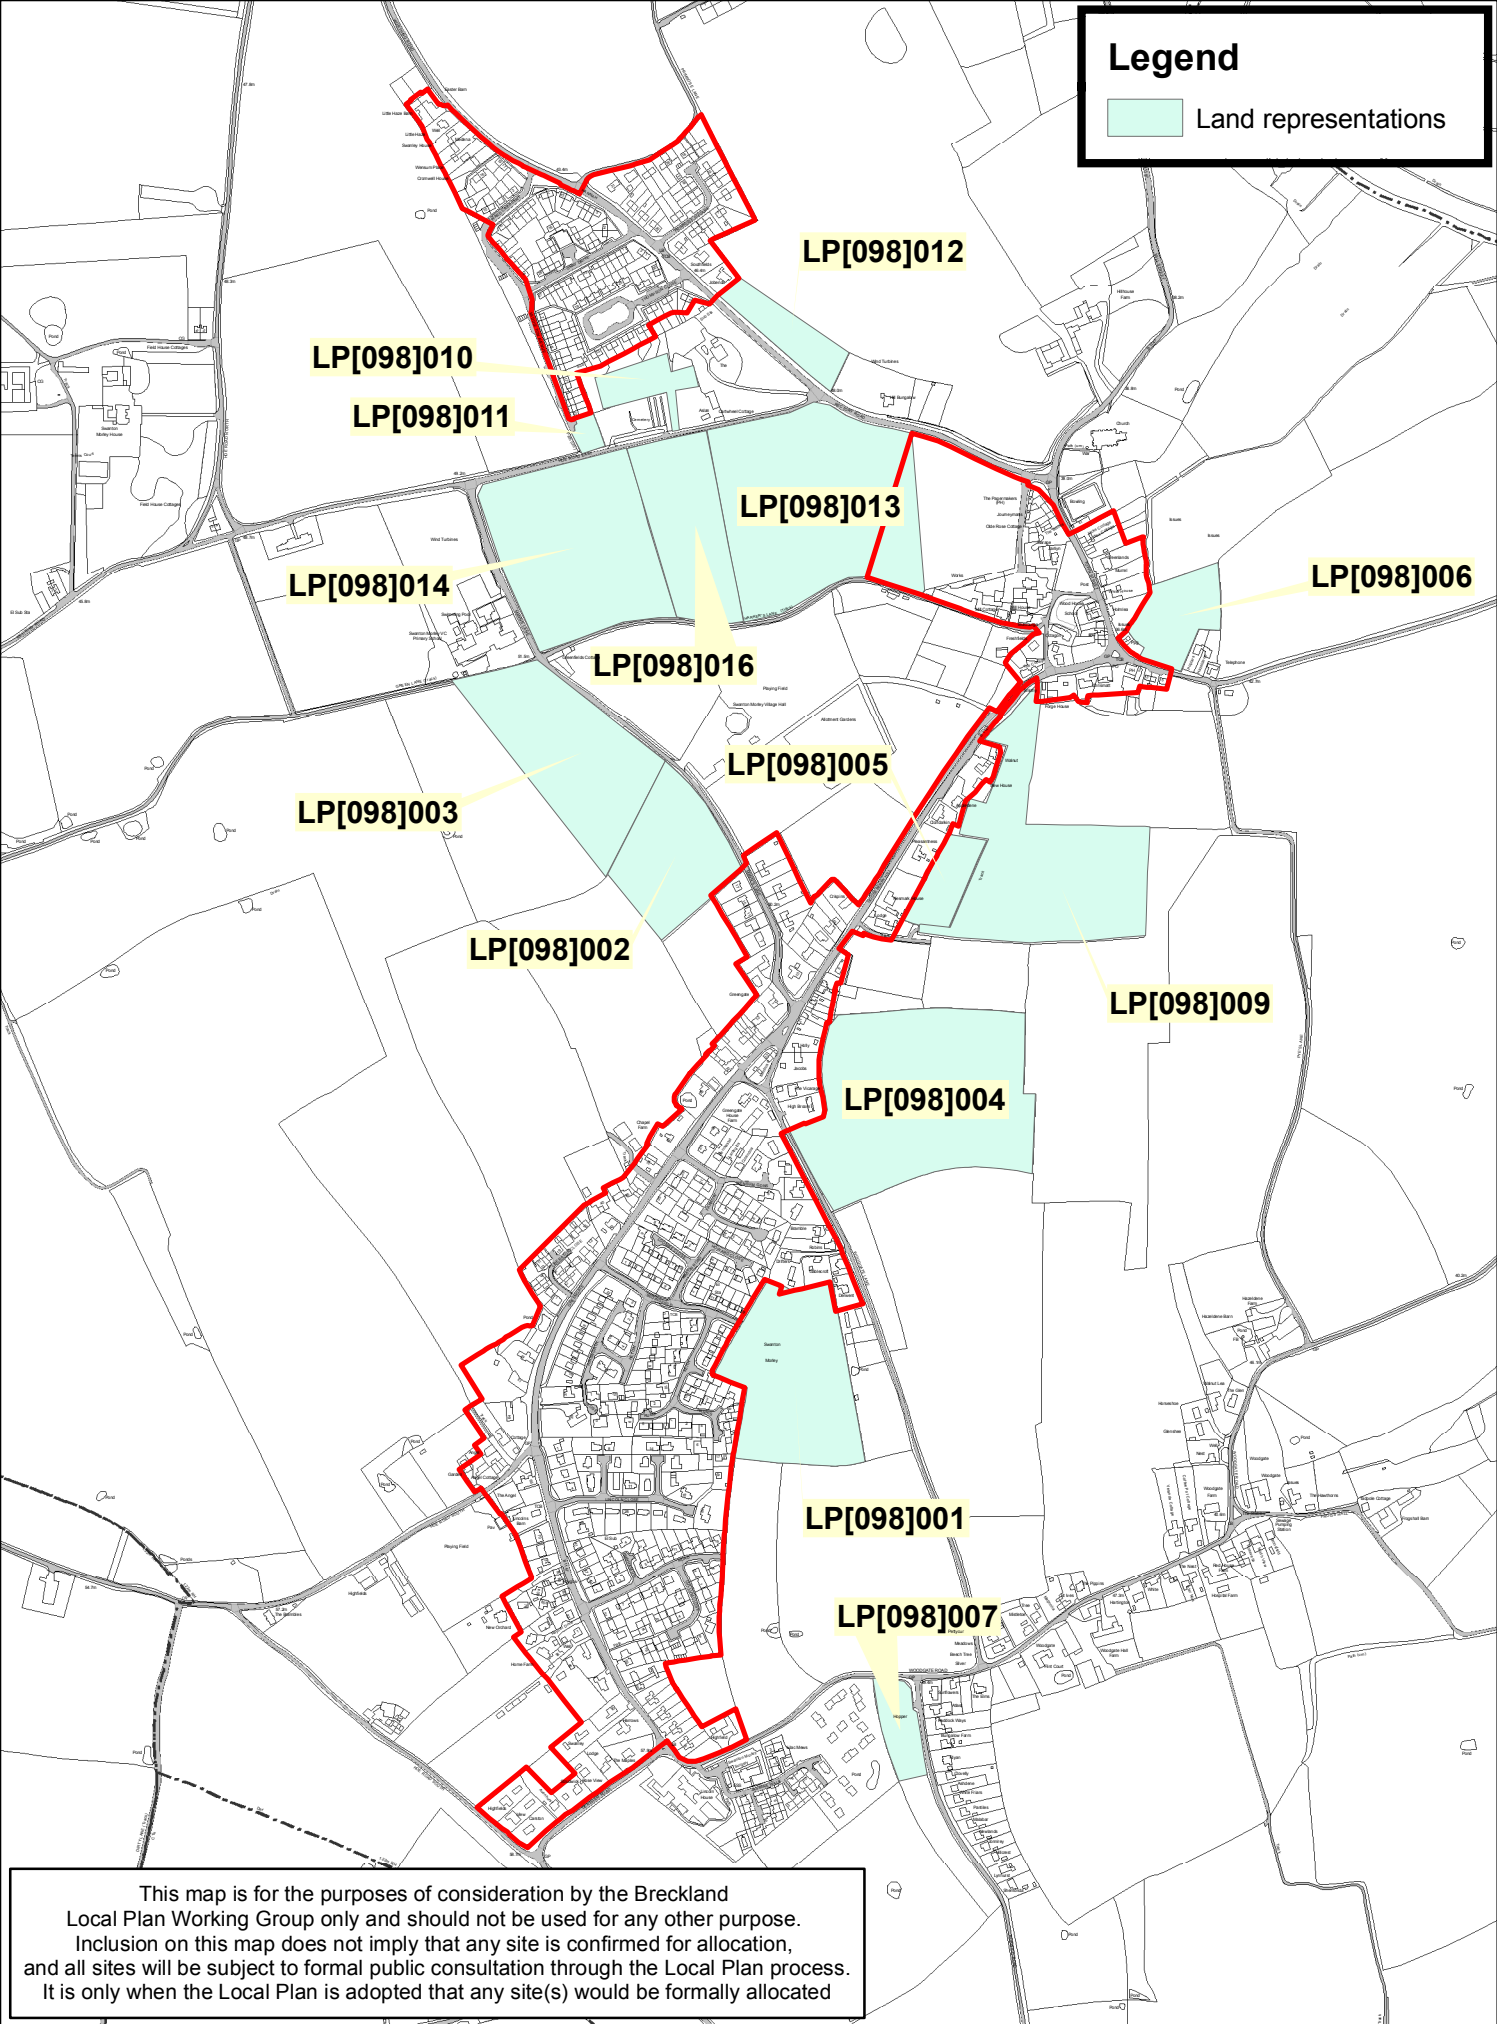

# Legend

 Land representations

This map is for the purposes of consideration by the Breckland Local Plan Working Group only and should not be used for any other purpose. Inclusion on this map does not imply that any site is confirmed for allocation, and all sites will be subject to formal public consultation through the Local Plan process. It is only when the Local Plan is adopted that any site(s) would be formally allocated

**COPYRIGHT**  
This map is reproduced from Ordnance Survey material with the permission of Ordnance Survey on behalf of the Controller of Her Majesty's Stationery Office © Crown copyright. Unauthorised reproduction infringes Crown copyright and may lead to prosecution or civil proceedings. Breckland District Council licence no.100019535. Published 2016.