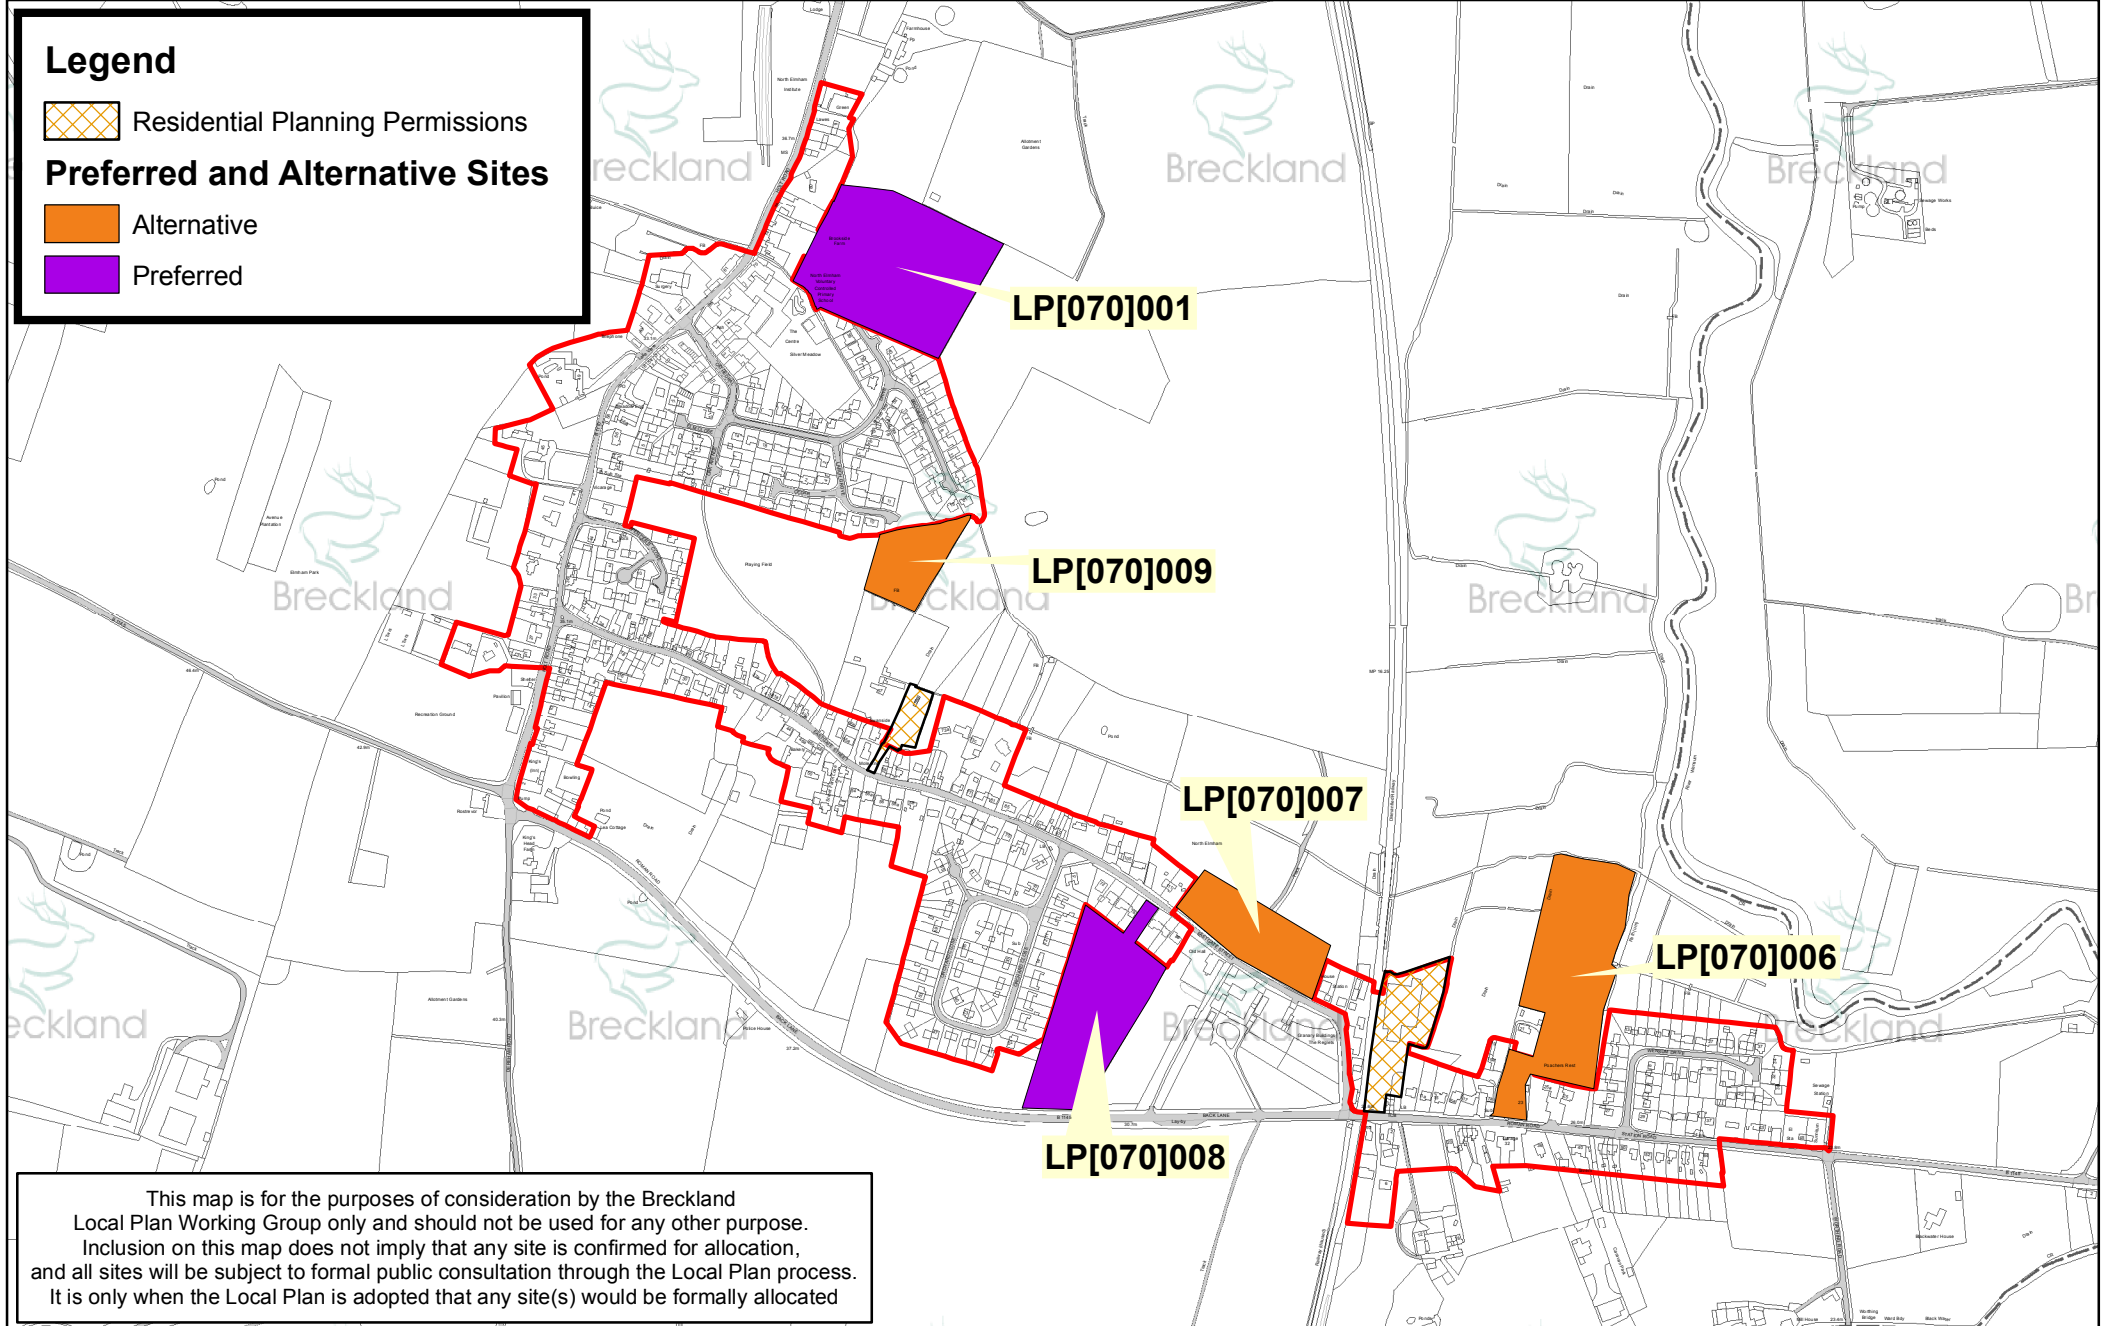

Legend

 Residential Planning Permissions

Preferred and Alternative Sites

 Alternative

 Preferred

This map is for the purposes of consideration by the Breckland Local Plan Working Group only and should not be used for any other purpose. Inclusion on this map does not imply that any site is confirmed for allocation, and all sites will be subject to formal public consultation through the Local Plan process. It is only when the Local Plan is adopted that any site(s) would be formally allocated

COPYRIGHT
This map is reproduced from Ordnance Survey material with the permission of Ordnance Survey on behalf of the Controller of Her Majesty's Stationery Office © Crown copyright. Unauthorised reproduction infringes Crown copyright and may lead to prosecution or civil proceedings. Breckland District Council licence no.100019535. Published 2016.