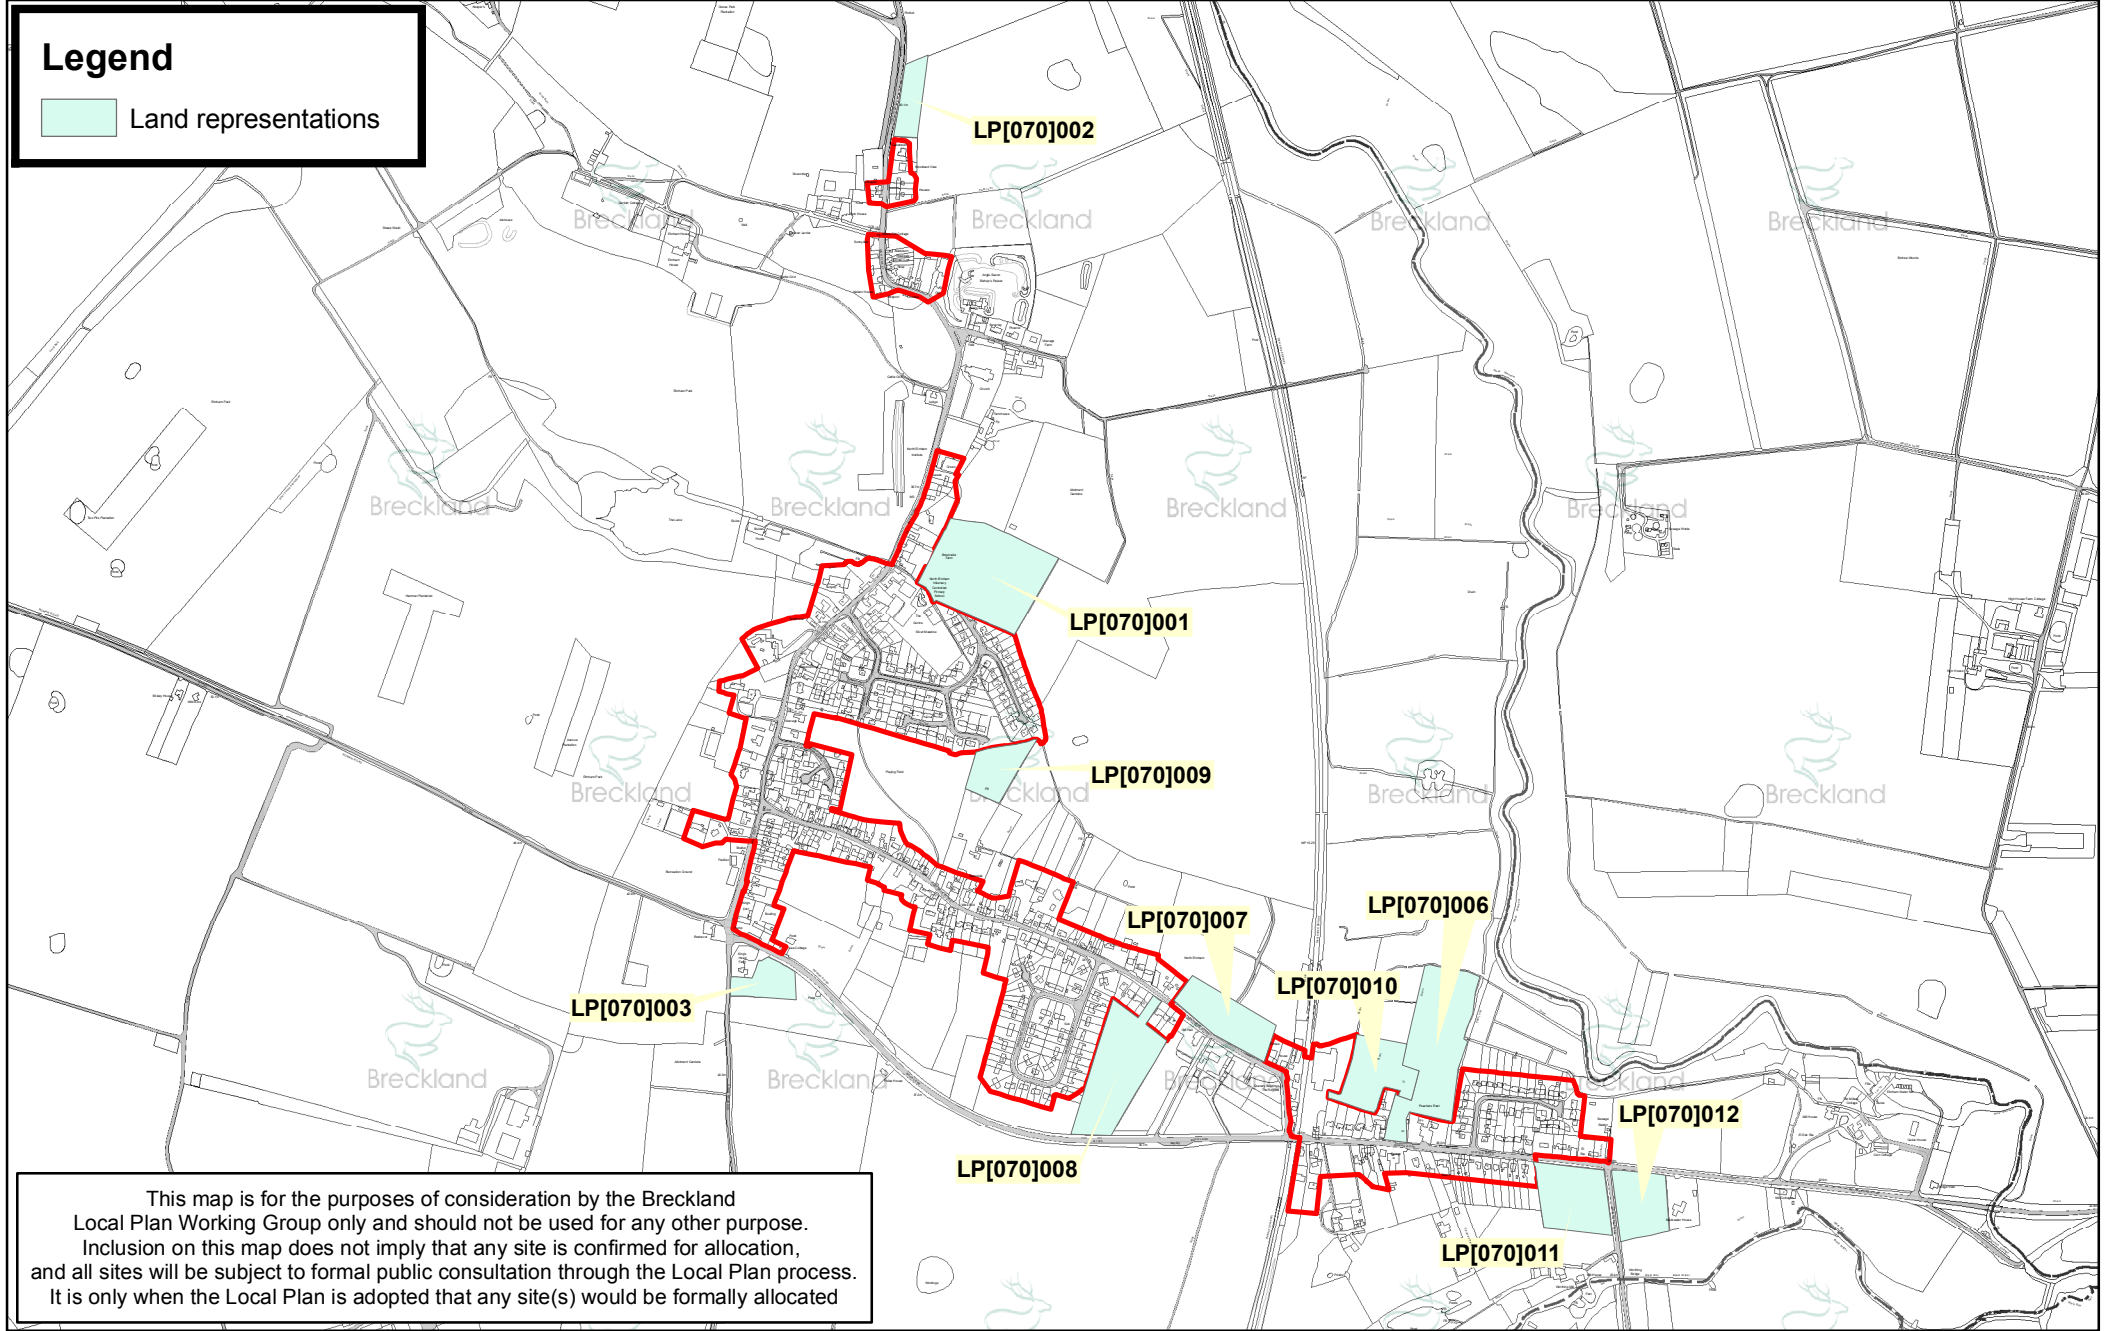

# Legend

 Land representations

This map is for the purposes of consideration by the Breckland Local Plan Working Group only and should not be used for any other purpose. Inclusion on this map does not imply that any site is confirmed for allocation, and all sites will be subject to formal public consultation through the Local Plan process. It is only when the Local Plan is adopted that any site(s) would be formally allocated

**COPYRIGHT**  
This map is reproduced from Ordnance Survey material with the permission of Ordnance Survey on behalf of the Controller of Her Majesty's Stationery Office © Crown copyright. Unauthorised reproduction infringes Crown copyright and may lead to prosecution or civil proceedings. Breckland District Council licence no.100019535. Published 2016.