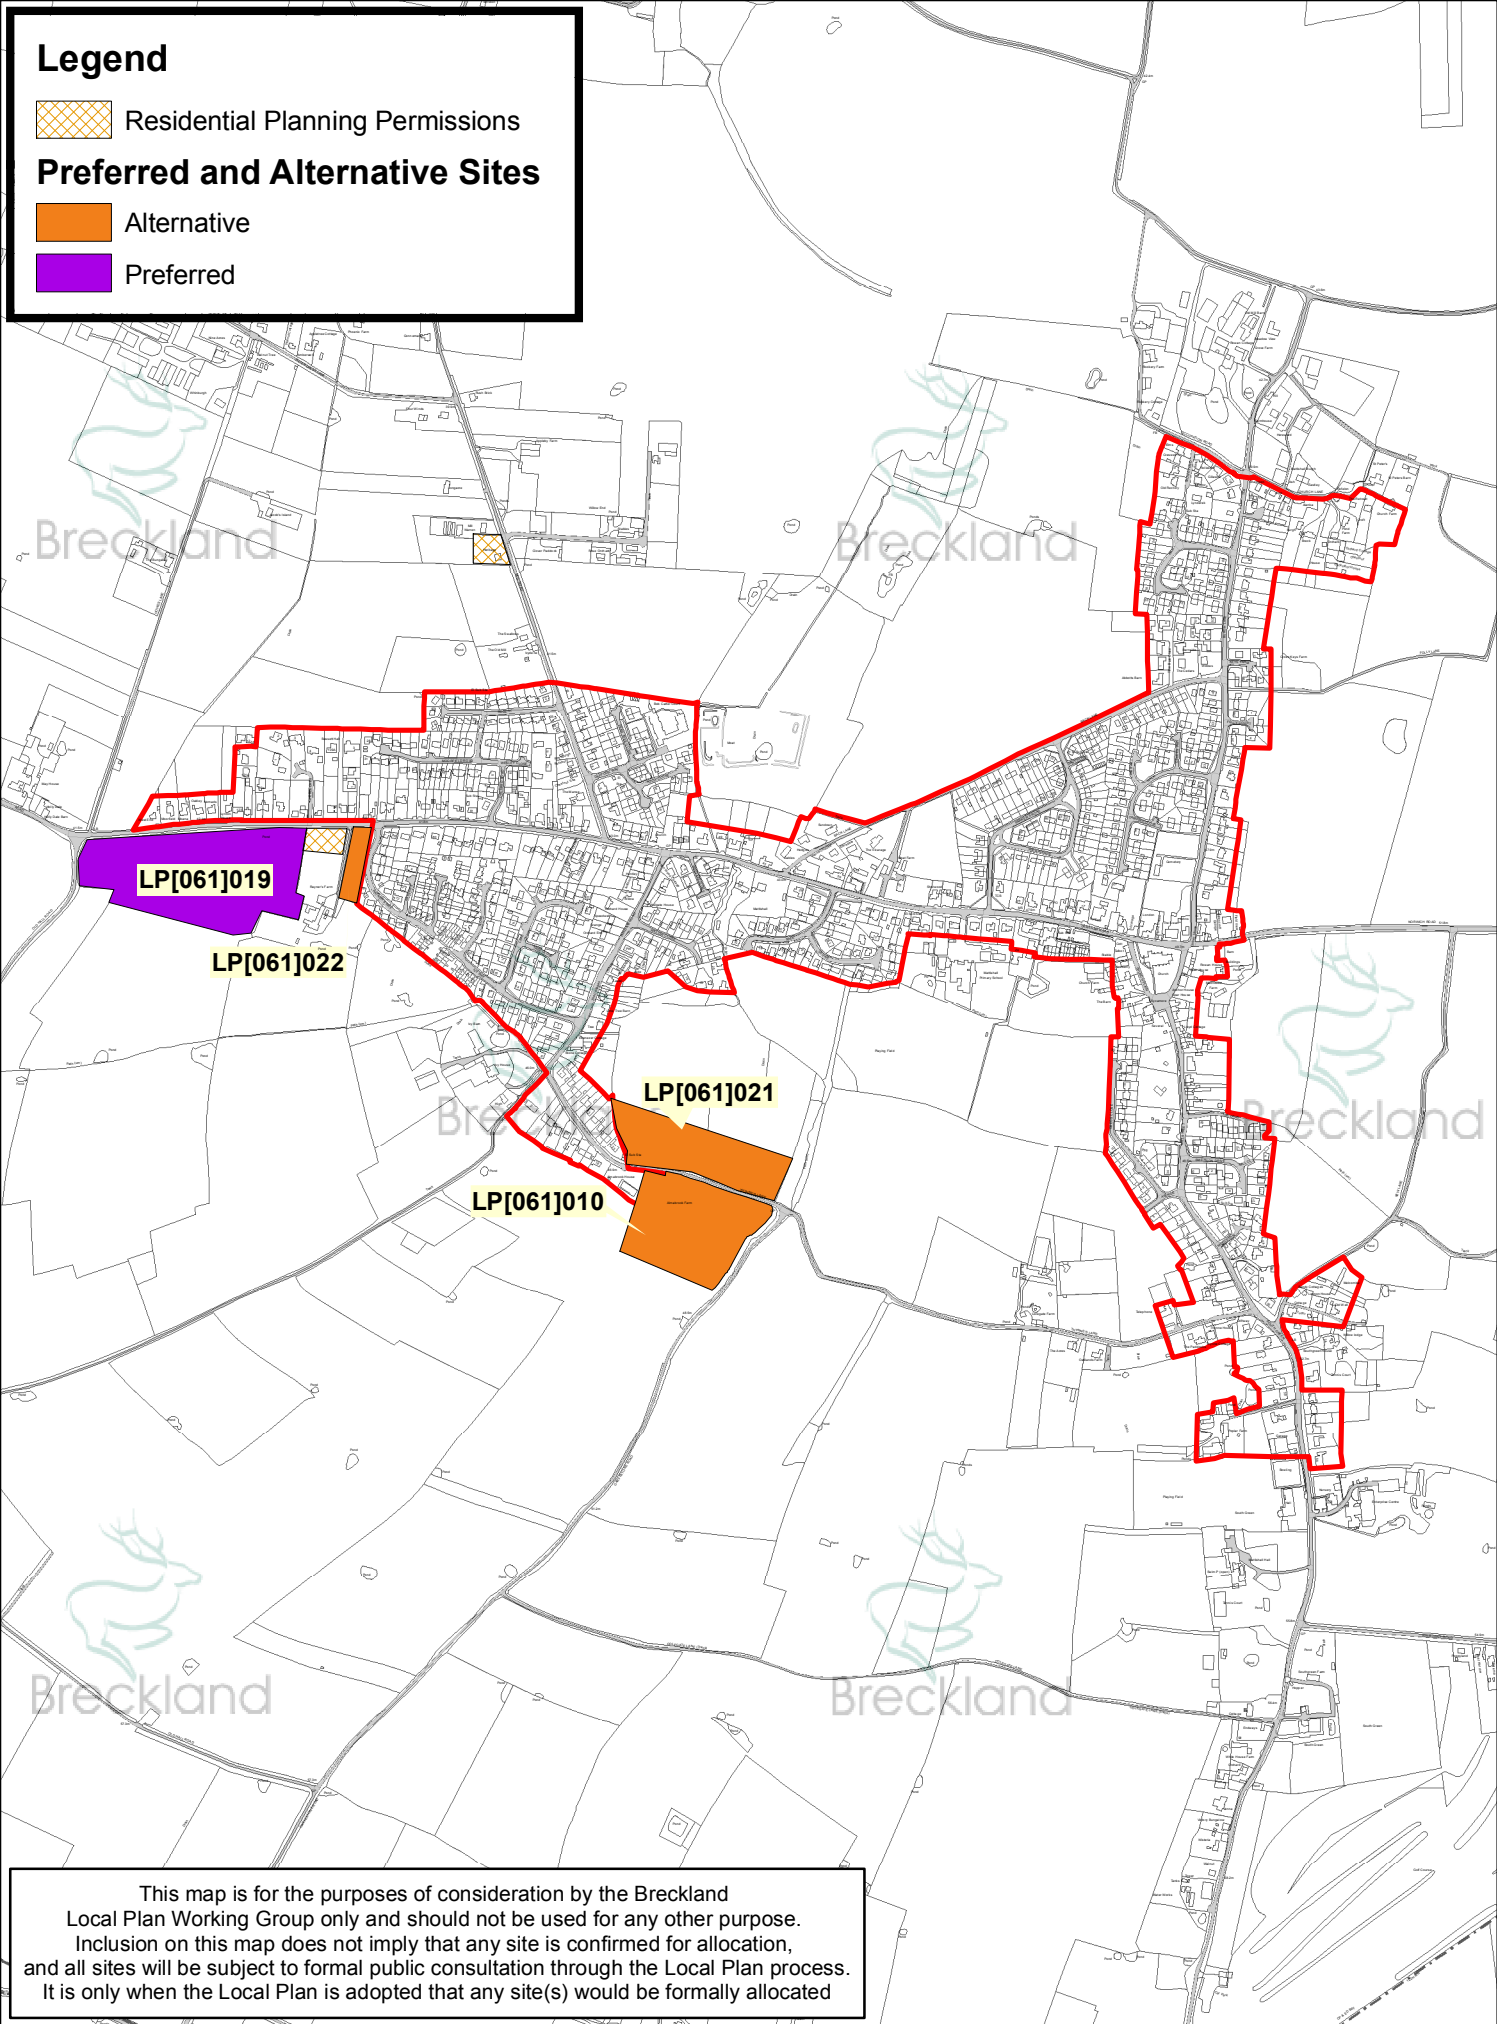

Legend

 Residential Planning Permissions

Preferred and Alternative Sites

 Alternative

 Preferred

This map is for the purposes of consideration by the Breckland Local Plan Working Group only and should not be used for any other purpose. Inclusion on this map does not imply that any site is confirmed for allocation, and all sites will be subject to formal public consultation through the Local Plan process. It is only when the Local Plan is adopted that any site(s) would be formally allocated

COPYRIGHT
This map is reproduced from Ordnance Survey material with the permission of Ordnance Survey on behalf of the Controller of Her Majesty's Stationery Office © Crown copyright. Unauthorised reproduction infringes Crown copyright and may lead to prosecution or civil proceedings. Breckland District Council licence no.100019535. Published 2016.

Meters