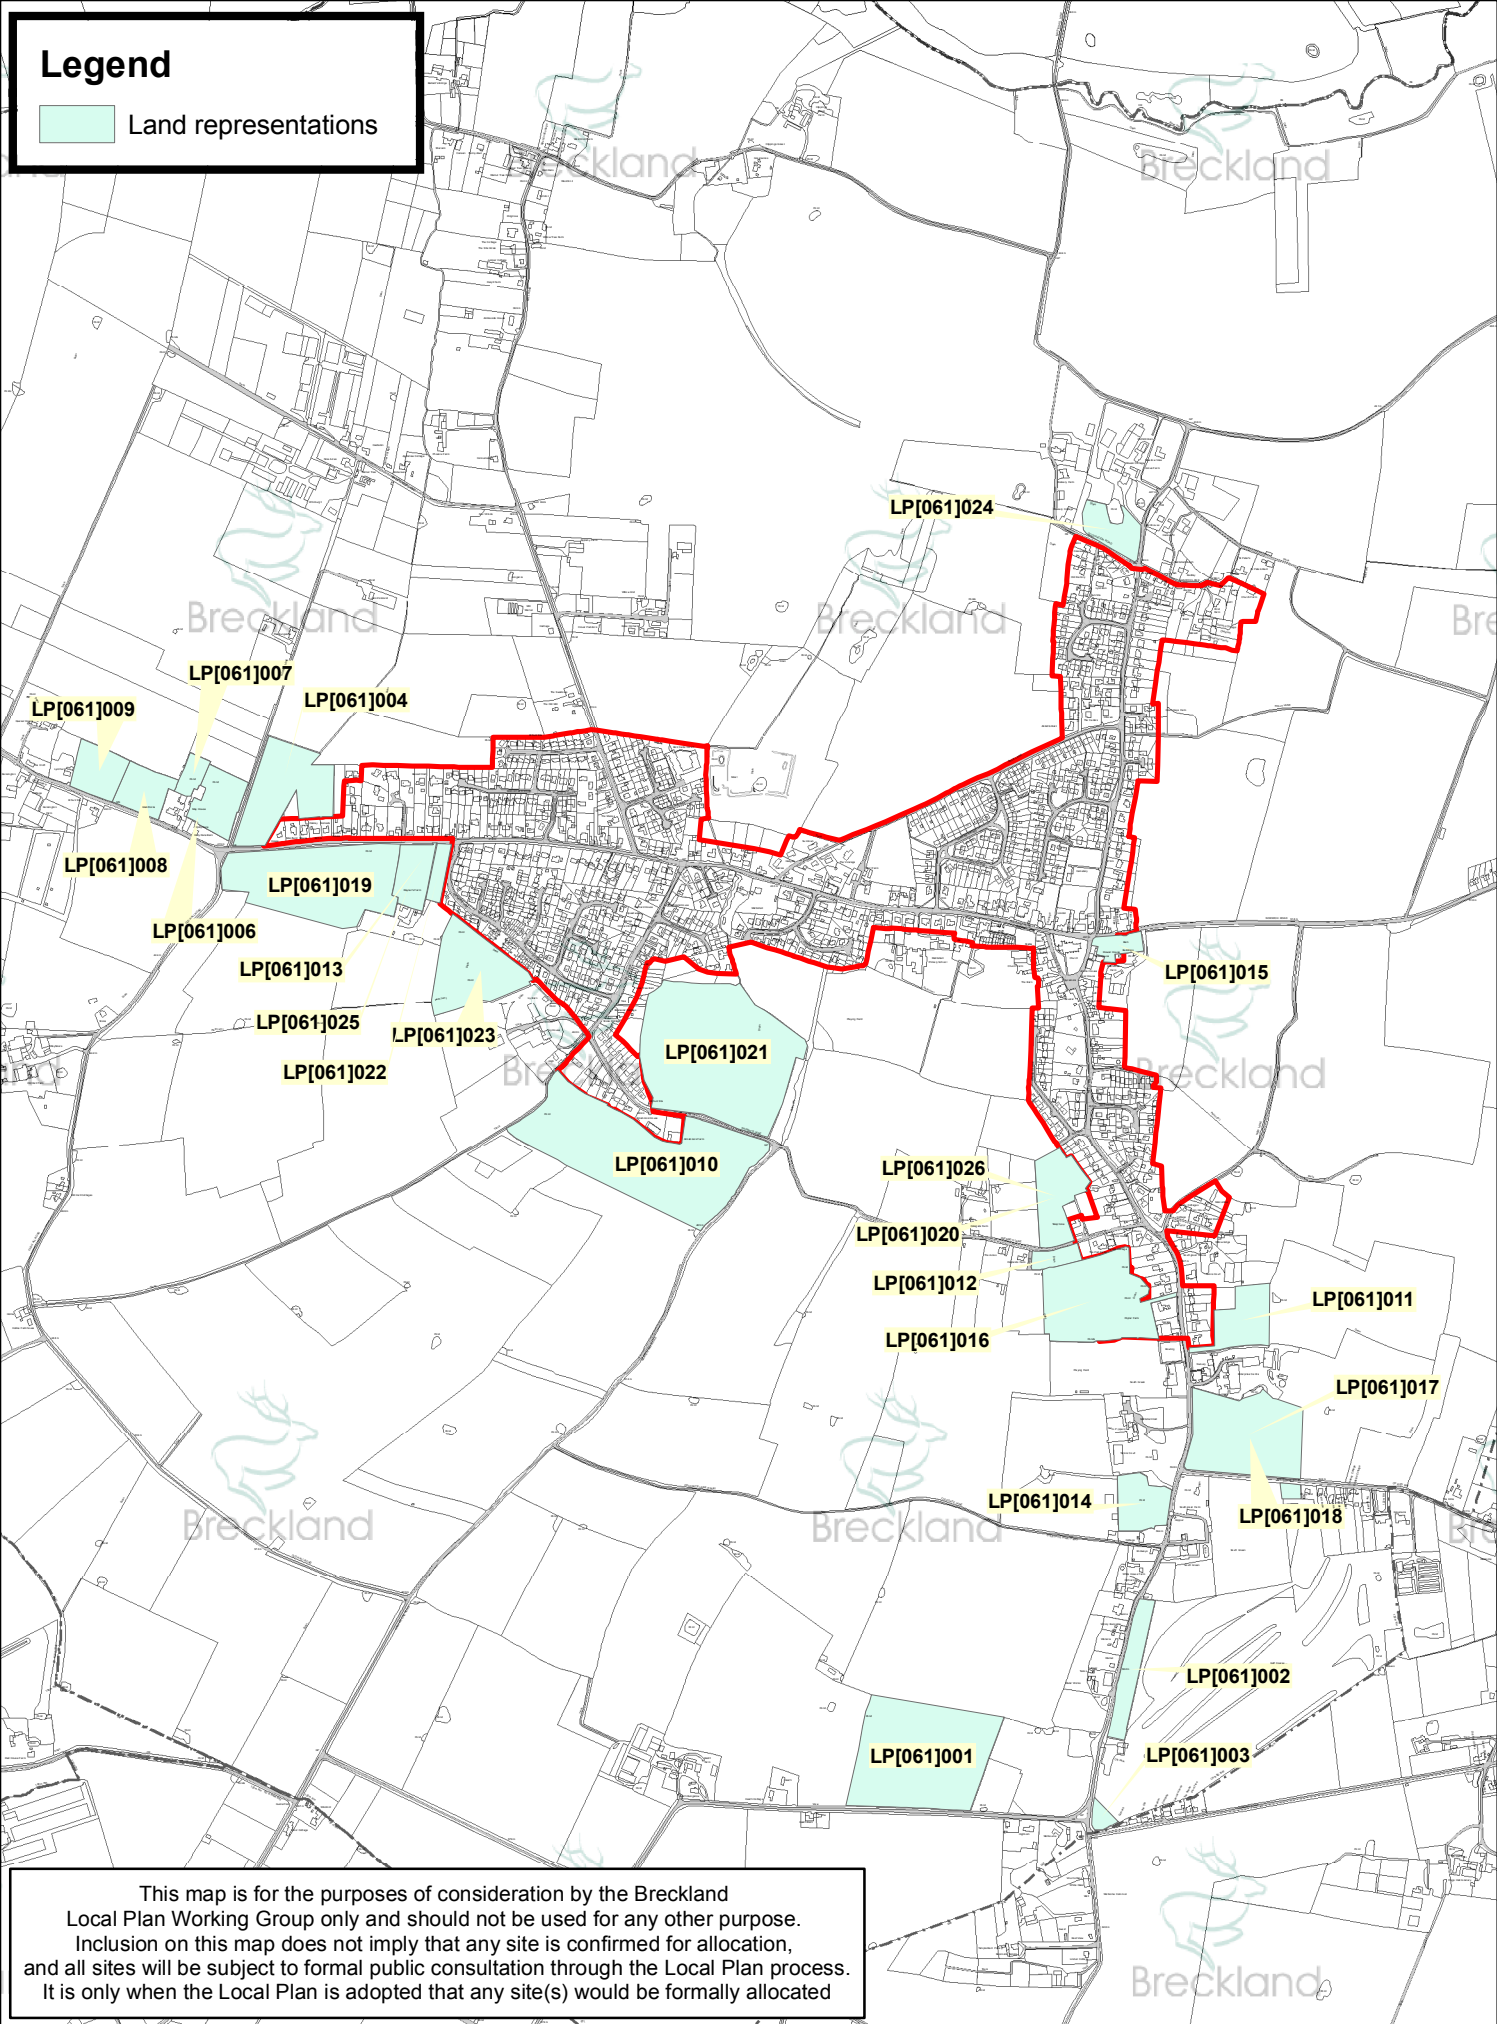

Legend

Land representations

This map is for the purposes of consideration by the Breckland Local Plan Working Group only and should not be used for any other purpose. Inclusion on this map does not imply that any site is confirmed for allocation, and all sites will be subject to formal public consultation through the Local Plan process. It is only when the Local Plan is adopted that any site(s) would be formally allocated

COPYRIGHT
This map is reproduced from Ordnance Survey material with the permission of Ordnance Survey on behalf of the Controller of Her Majesty's Stationery Office © Crown copyright. Unauthorised reproduction infringes Crown copyright and may lead to prosecution or civil proceedings. Breckland District Council licence no.100019535. Published 2016.