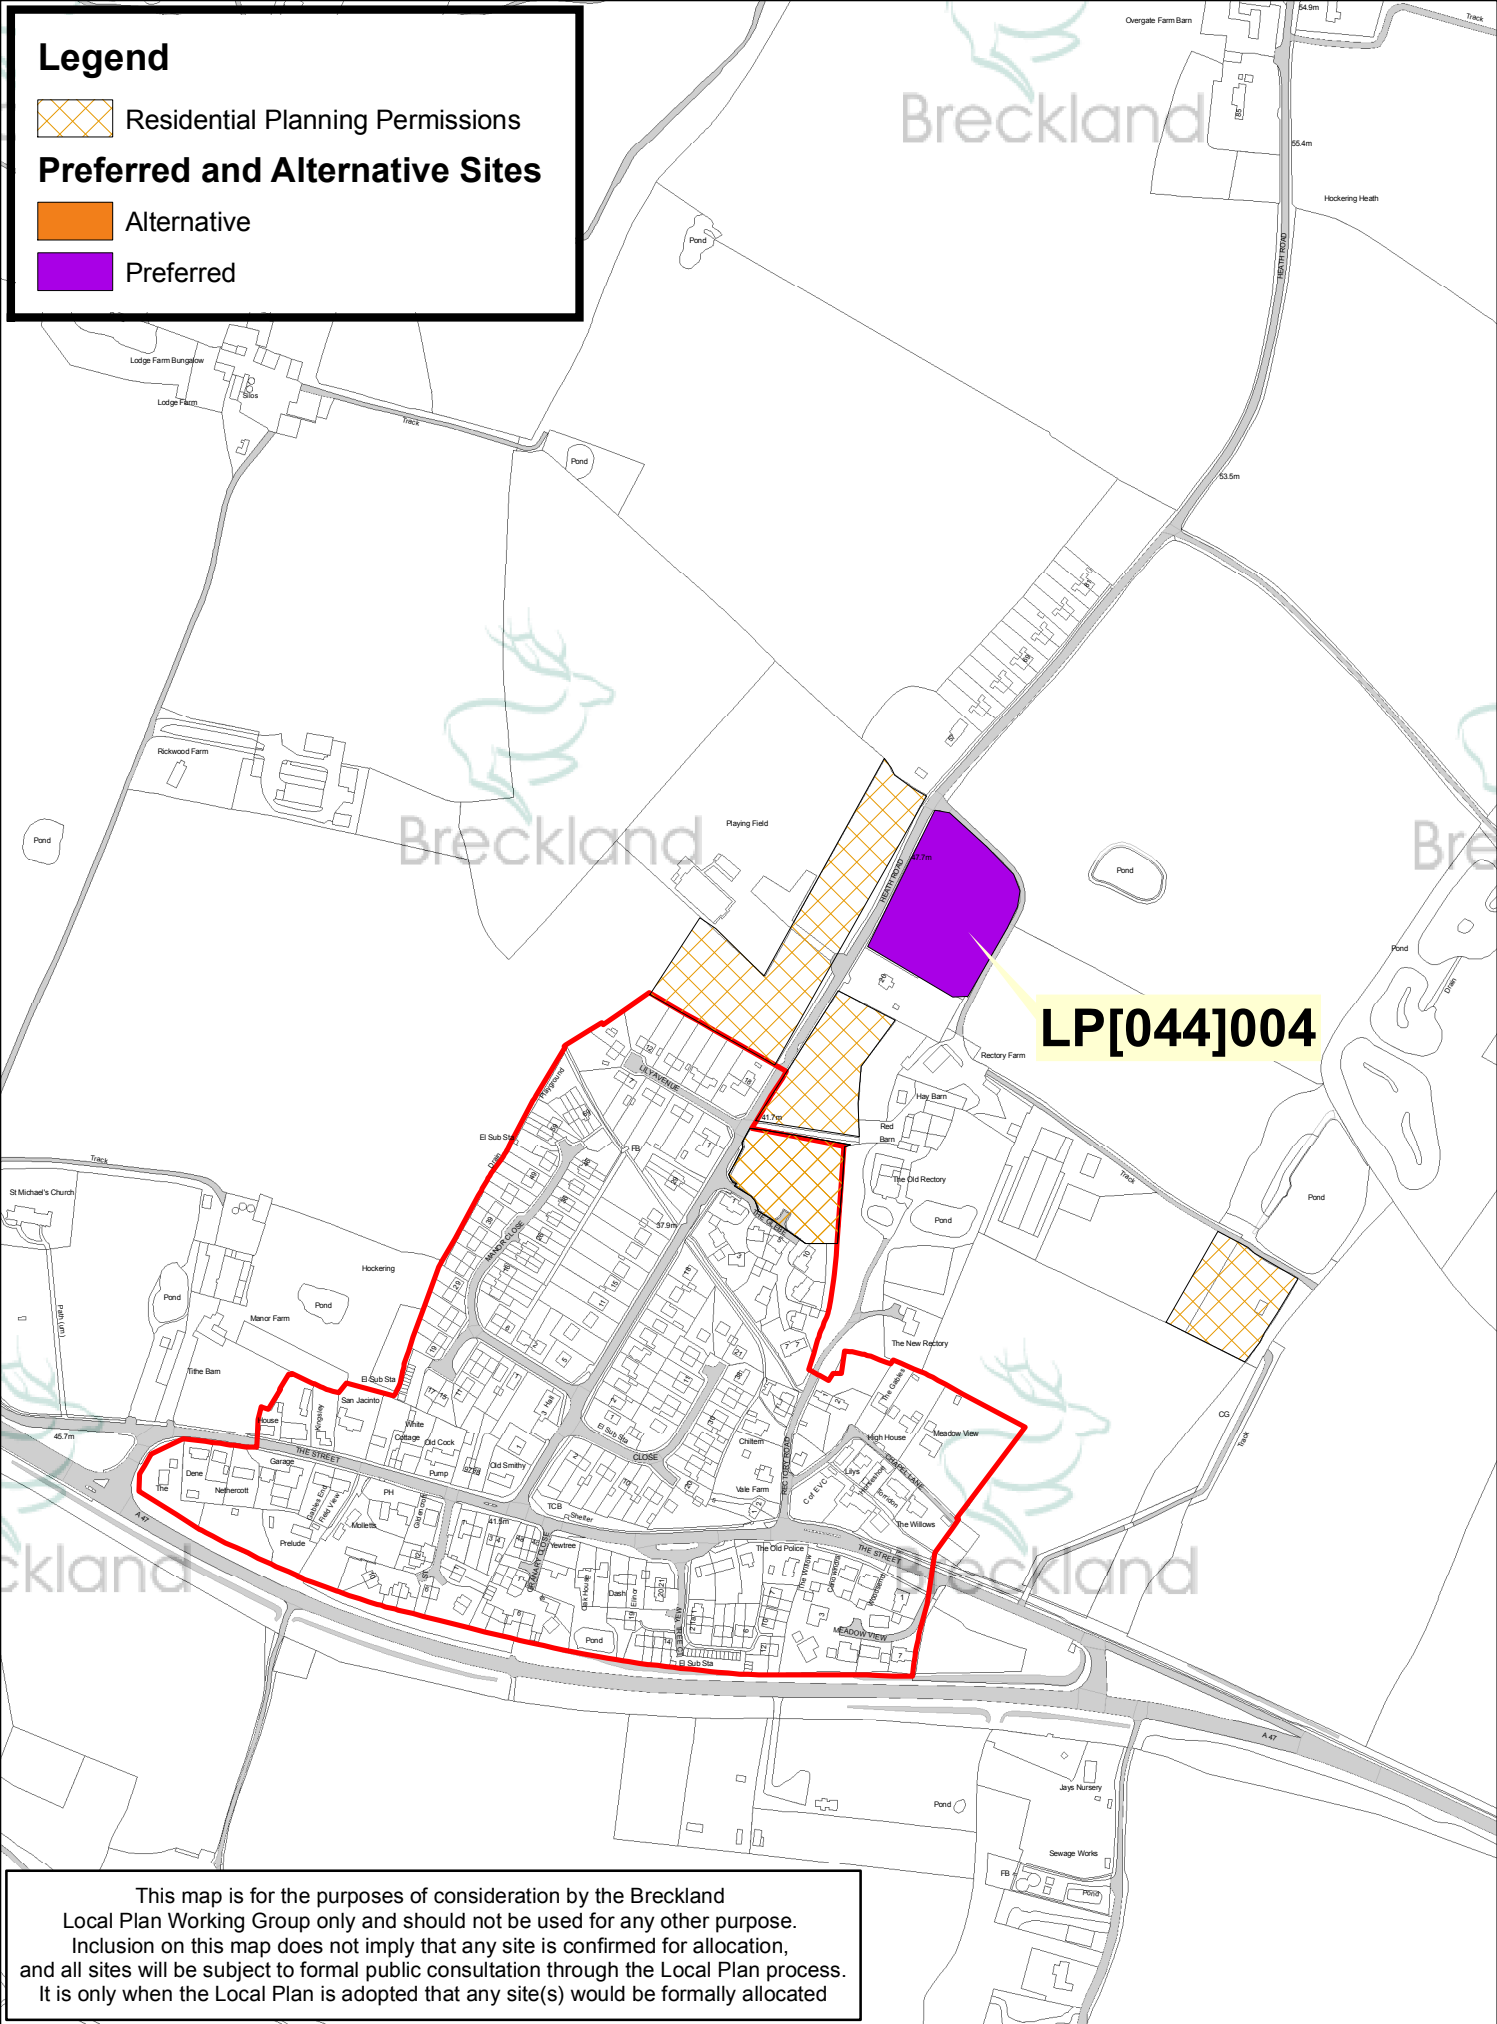

Legend

 Residential Planning Permissions

Preferred and Alternative Sites

 Alternative

 Preferred

This map is for the purposes of consideration by the Breckland Local Plan Working Group only and should not be used for any other purpose.

Inclusion on this map does not imply that any site is confirmed for allocation, and all sites will be subject to formal public consultation through the Local Plan process. It is only when the Local Plan is adopted that any site(s) would be formally allocated

COPYRIGHT
This map is reproduced from Ordnance Survey material with the permission of Ordnance Survey on behalf of the Controller of Her Majesty's Stationery Office © Crown copyright. Unauthorised reproduction infringes Crown copyright and may lead to prosecution or civil proceedings. Breckland District Council licence no.100019535. Published 2016.