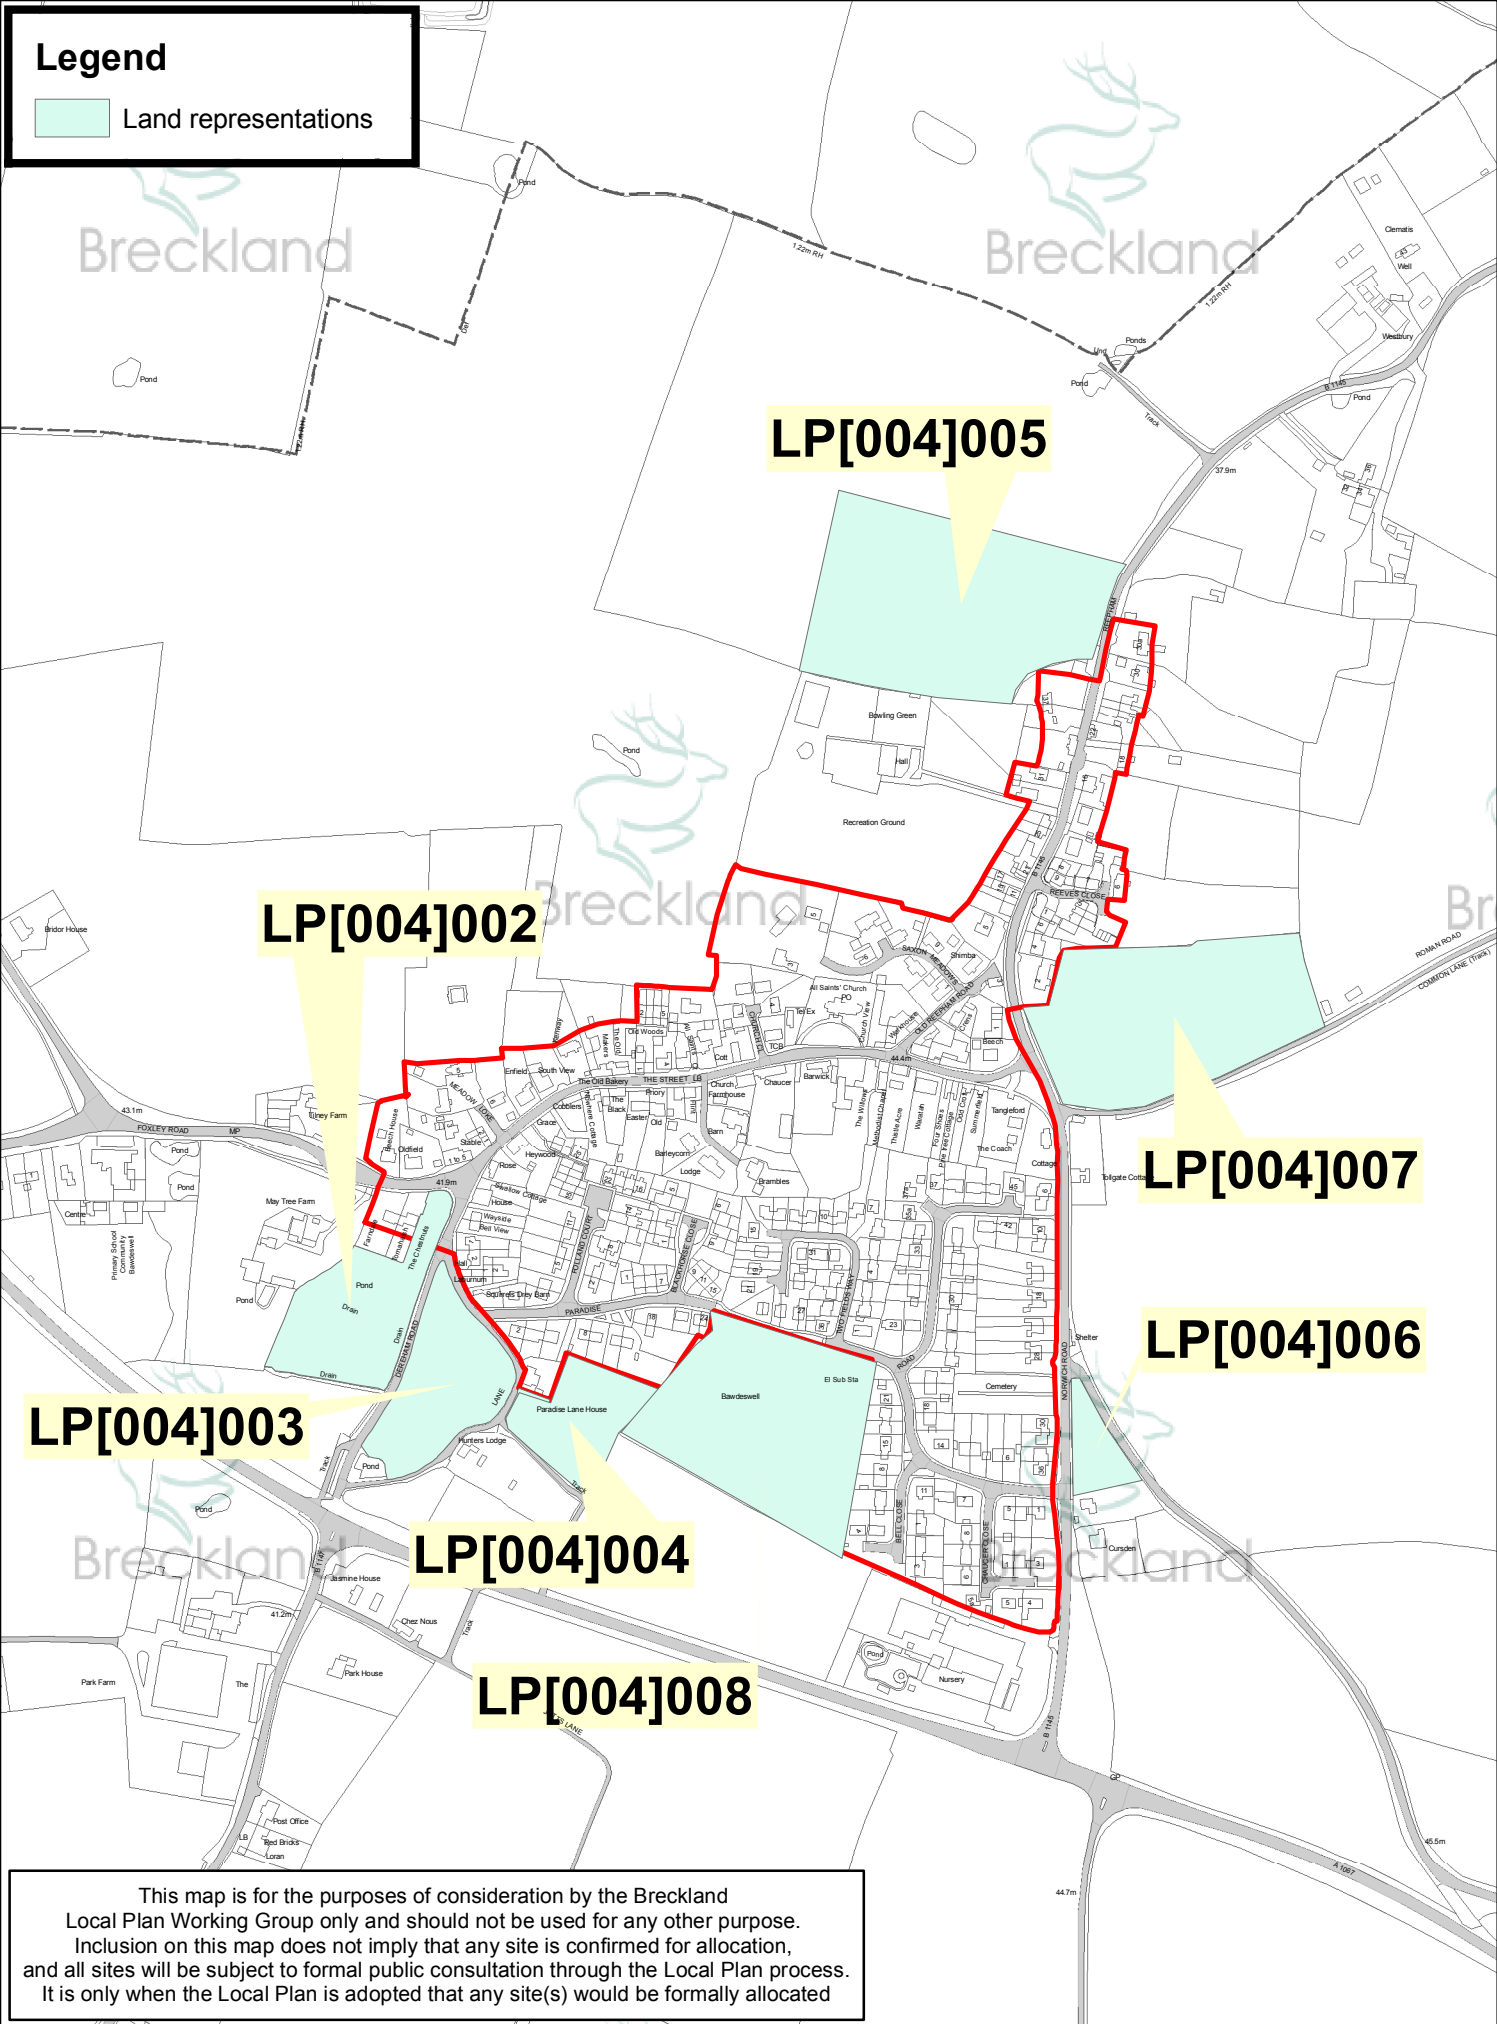

# Legend

Land representations

This map is for the purposes of consideration by the Breckland Local Plan Working Group only and should not be used for any other purpose. Inclusion on this map does not imply that any site is confirmed for allocation, and all sites will be subject to formal public consultation through the Local Plan process. It is only when the Local Plan is adopted that any site(s) would be formally allocated

**COPYRIGHT**  
This map is reproduced from Ordnance Survey material with the permission of Ordnance Survey on behalf of the Controller of Her Majesty's Stationery Office © Crown copyright. Unauthorised reproduction infringes Crown copyright and may lead to prosecution or civil proceedings. Breckland District Council licence no.100019535. Published 2016.