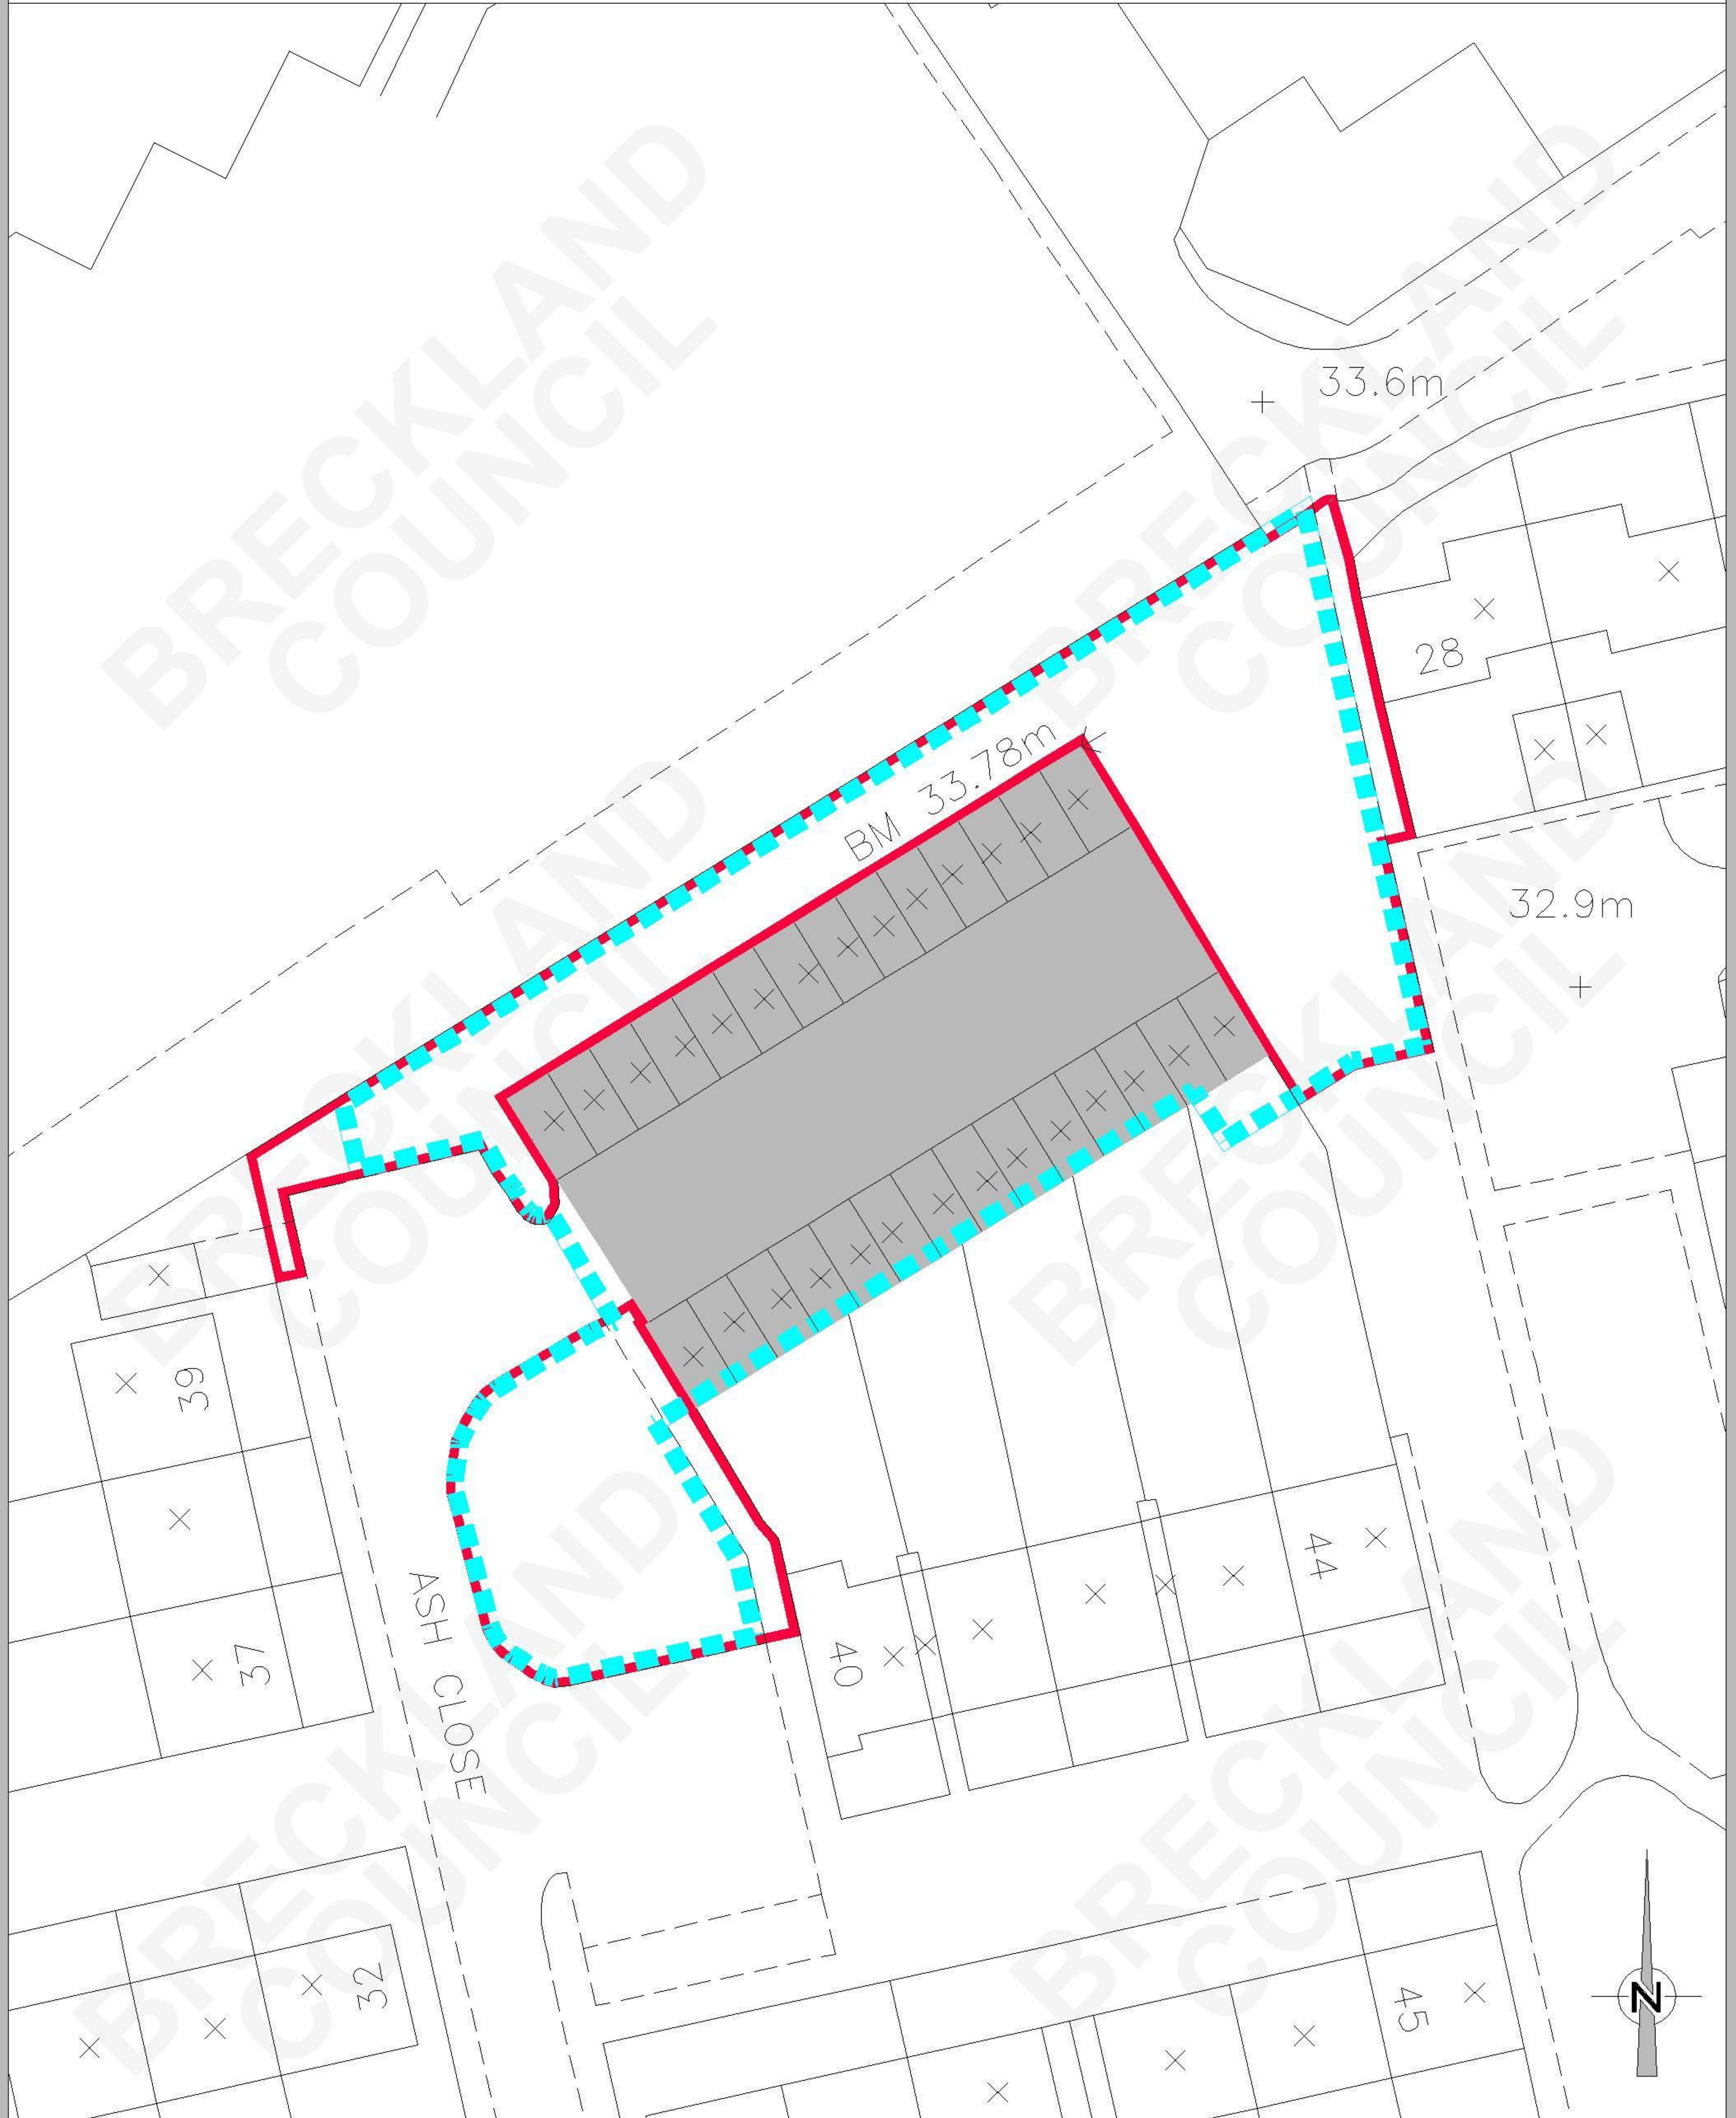

This map is reproduced from Ordnance Survey material with the permission of Ordnance Survey on behalf of the Controller of Her Majesty's Stationery Office © Crown copyright. Unauthorised reproduction infringes Crown copyright and may lead to prosecution or civil proceedings. Breckland District Council licence no. 100019535. Published 2008.

 Asset Management

 Elizabeth House

 Walpole Loke

 Dereham

 Norfolk

 NR19 1EE

 Tel: 01362 656870 Fax: 01362 656877

TITLE	
BARNHAM CROSS REGENERATION PROJECT THETFORD	
DRAWING DETAILS	
SITE PLAN ASH CLOSE	

© This drawing and the works depicted thereon are the copyright of Breckland District Council. Unauthorised reproduction infringes copyright.		
PRODUCED BY	DATE	SCALES
PRD	April 2008	1:500
DRAWING No.		Rev.
D67TT1	E87	B