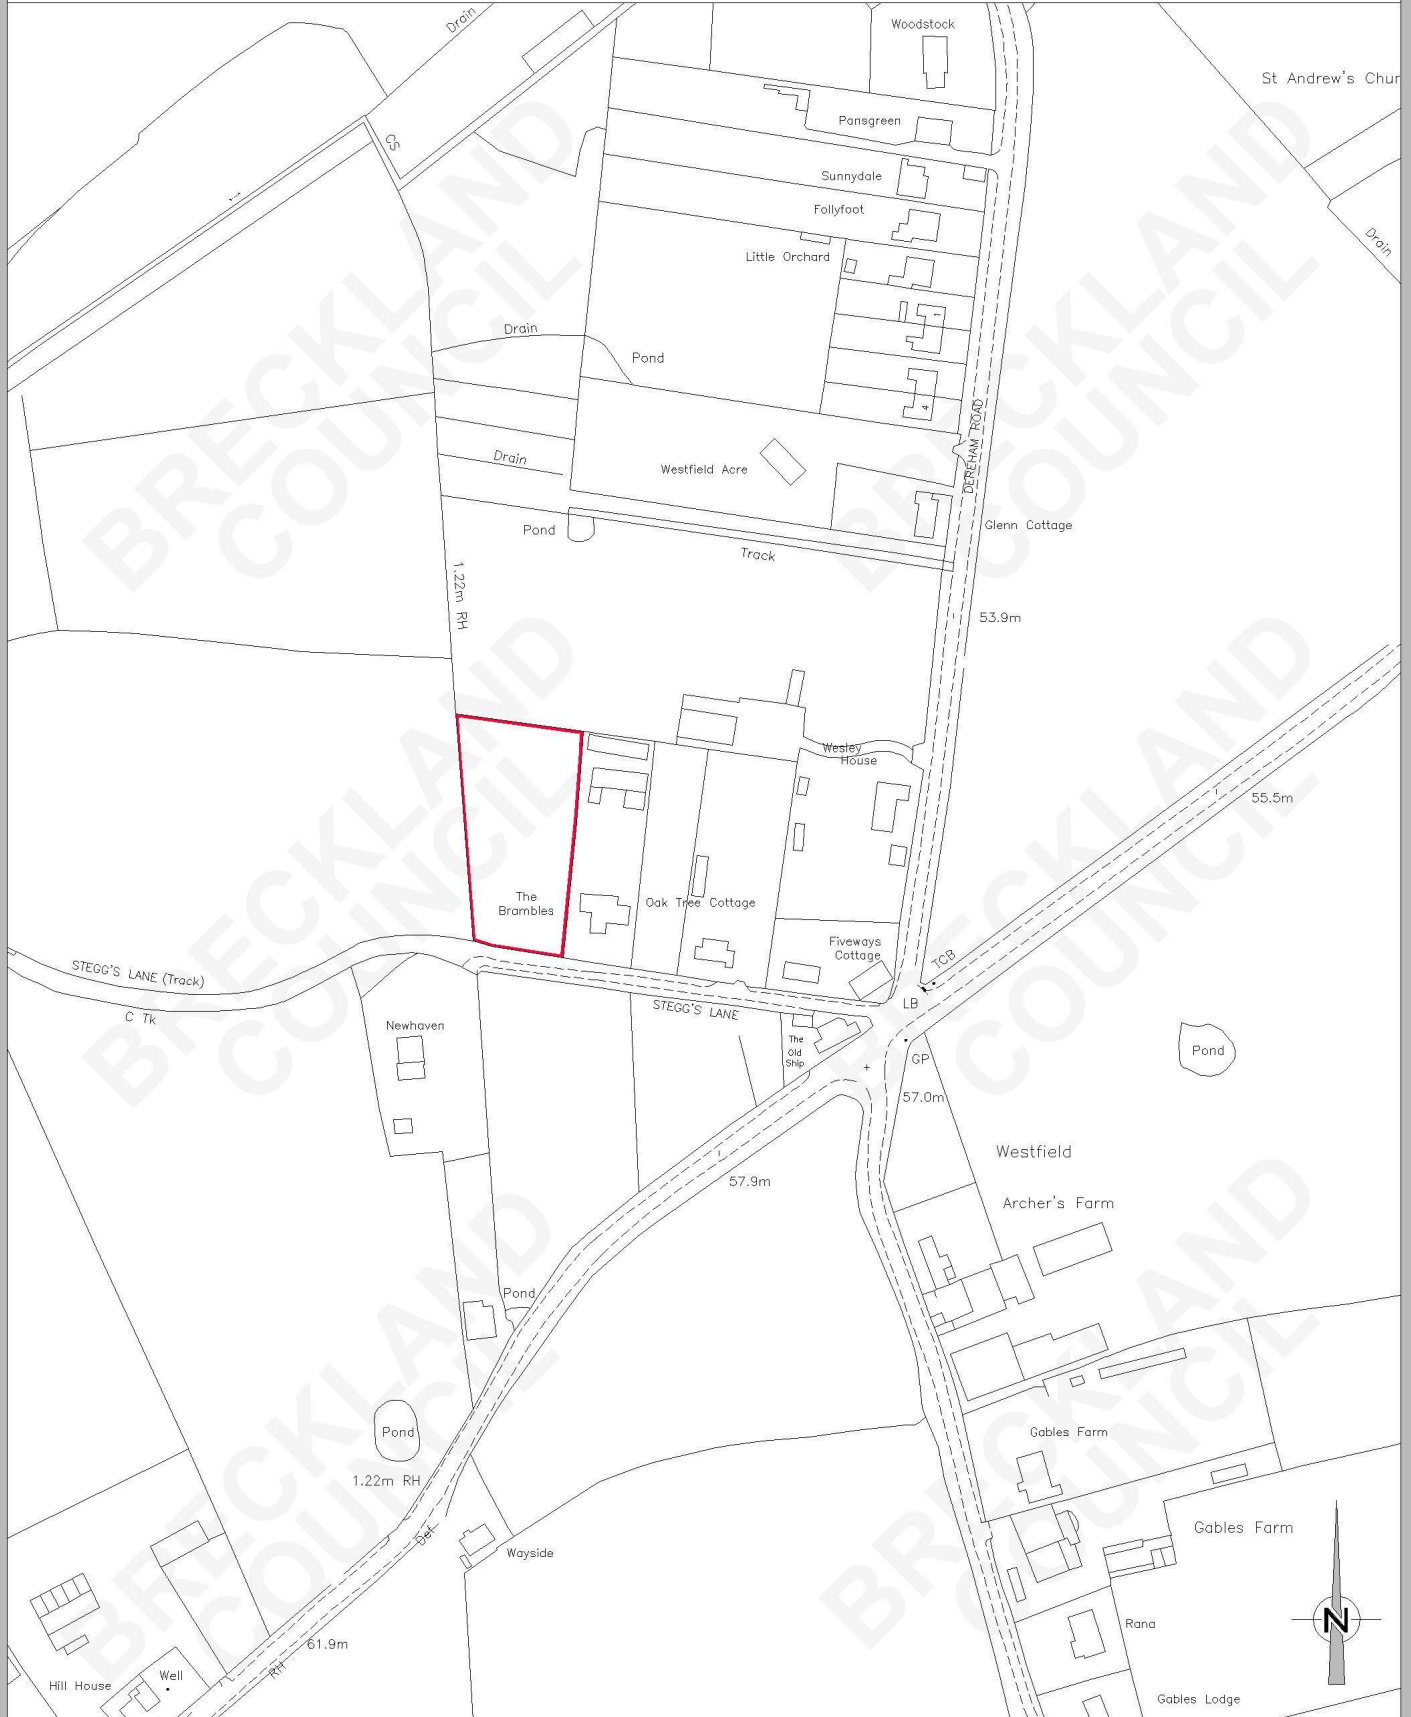

This map is reproduced from Ordnance Survey material with the permission of Ordnance Survey on behalf of the Controller of Her Majesty's Stationery Office © Crown copyright. Unauthorised reproduction infringes Crown copyright and may lead to prosecution or civil proceedings. Breckland District Council licence no. 100019535. Published 2010.

 Asset Management
 Elizabeth House
 Walpole Loke
 Dereham
 Norfolk
 NR19 1EE
 Breckland COUNCIL
 a better place, a brighter future
 Tel: 01362 656870 Fax: 01362 656877

TITLE

**FORMER SURVEYOR'S LAND AT
STEGG'S LANE,
WESTFIELD**

DRAWING DETAILS

SITE PLAN

 This drawing and the works depicted thereon are the copyright of Breckland District Council. Unauthorised reproduction infringes copyright.		
PRODUCED BY	DATE	SCALES
PRD	Nov 2010	1:2500
DRAWING No.		Rev.
D67WH1		E002