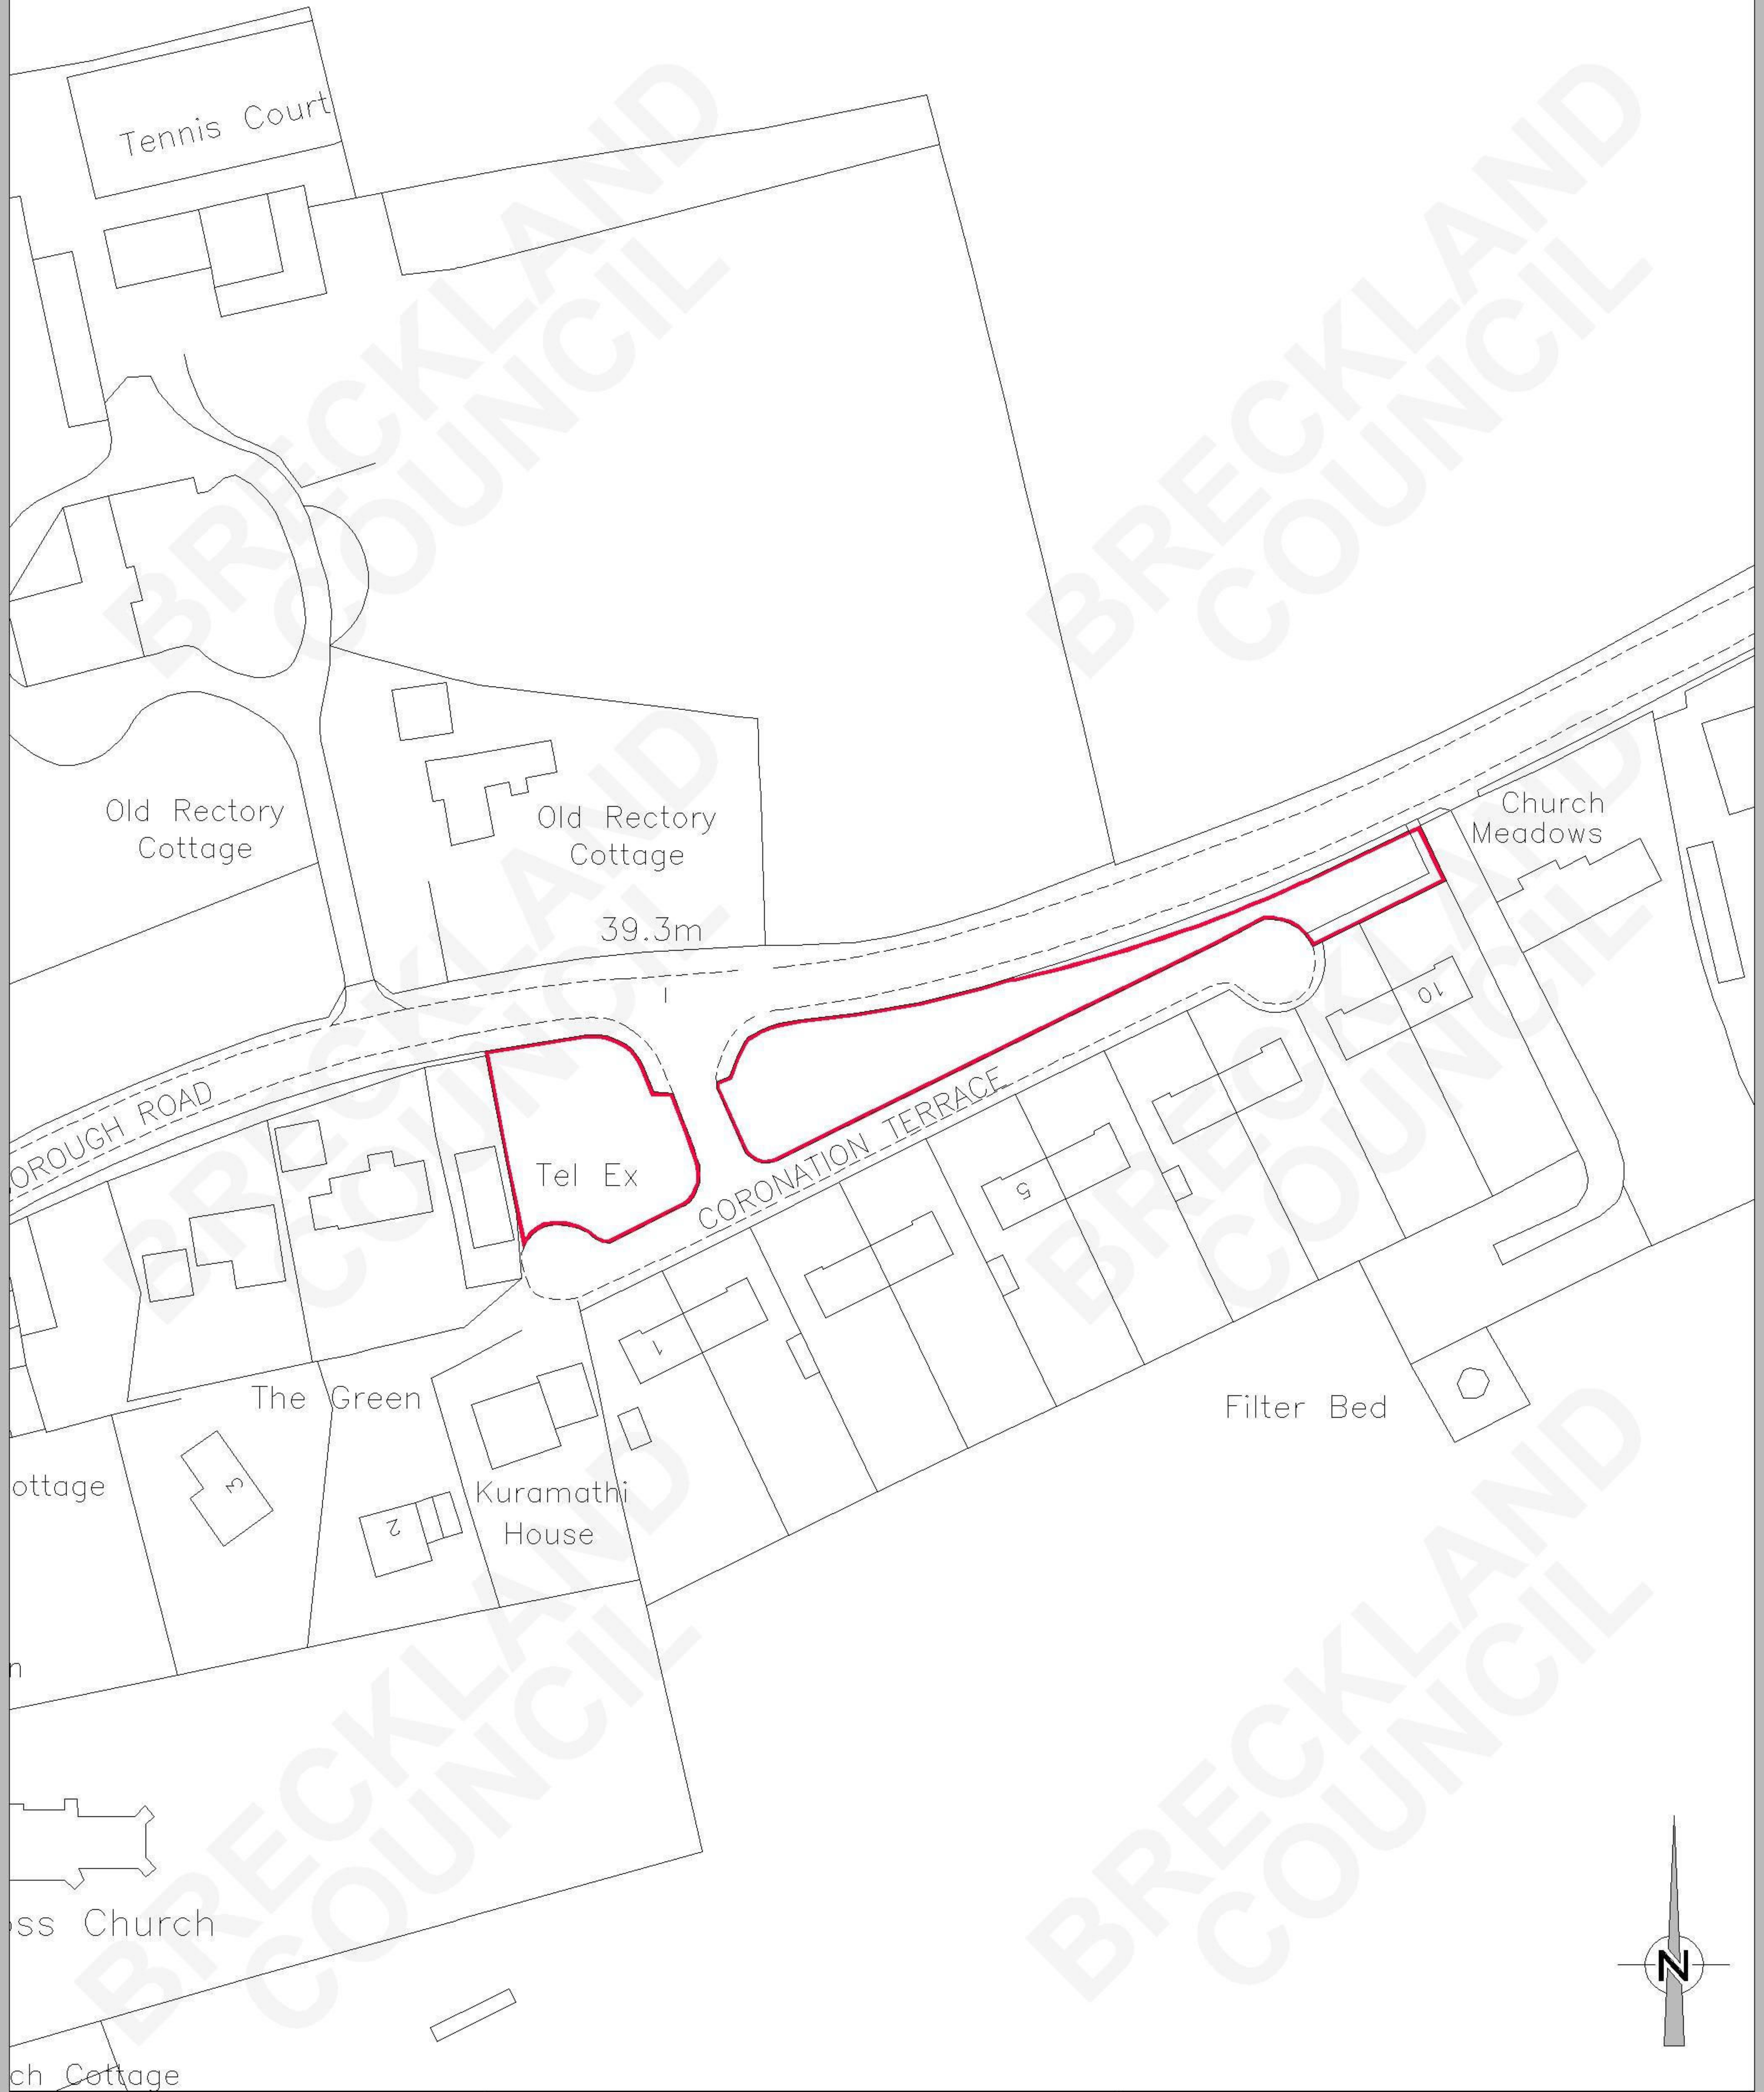

This map is reproduced from Ordnance Survey material with the permission of Ordnance Survey on behalf of the Controller of Her Majesty's Stationery Office © Crown copyright. Unauthorised reproduction infringes Crown copyright and may lead to prosecution or civil proceedings. Breckland District Council licence no. 100019535. Published 2008.

Asset Management
 Elizabeth House
 Walpole Loke
 Dereham
 Norfolk
 NR19 1EE

a better place, a brighter future
Breckland
 COUNCIL

Tel: 01362 656870 Fax: 01362 656877

TITLE	
LAND AT CORONATION TERRACE CASTON	
DRAWING DETAILS	
SITE PLAN	

© This drawing and the works depicted thereon are the copyright of Breckland District Council. Unauthorised reproduction infringes copyright.		
PRODUCED BY	DATE	SCALES
PRD	Oct 2008	1:1250
DRAWING No.		Rev.
D67CS1		E002