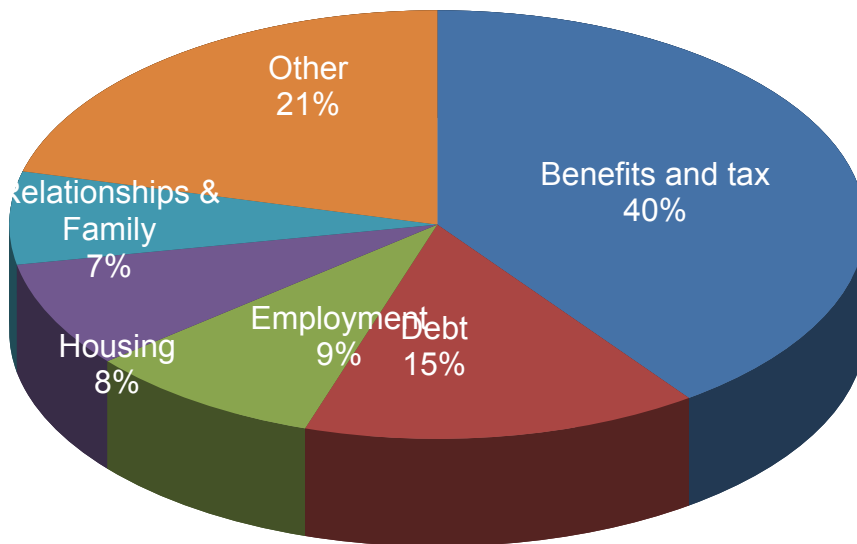

Info for graph

Attleborough	901
Dereham	2566
Thetford	2140
Watton & Swaffham	450

Benefits and tax	40
Debt	15
Employment	9
Housing	8
Relationships & Famil	7
Other	21

3
2
2
1
1

Client issues for all Breckland offices 2016/17