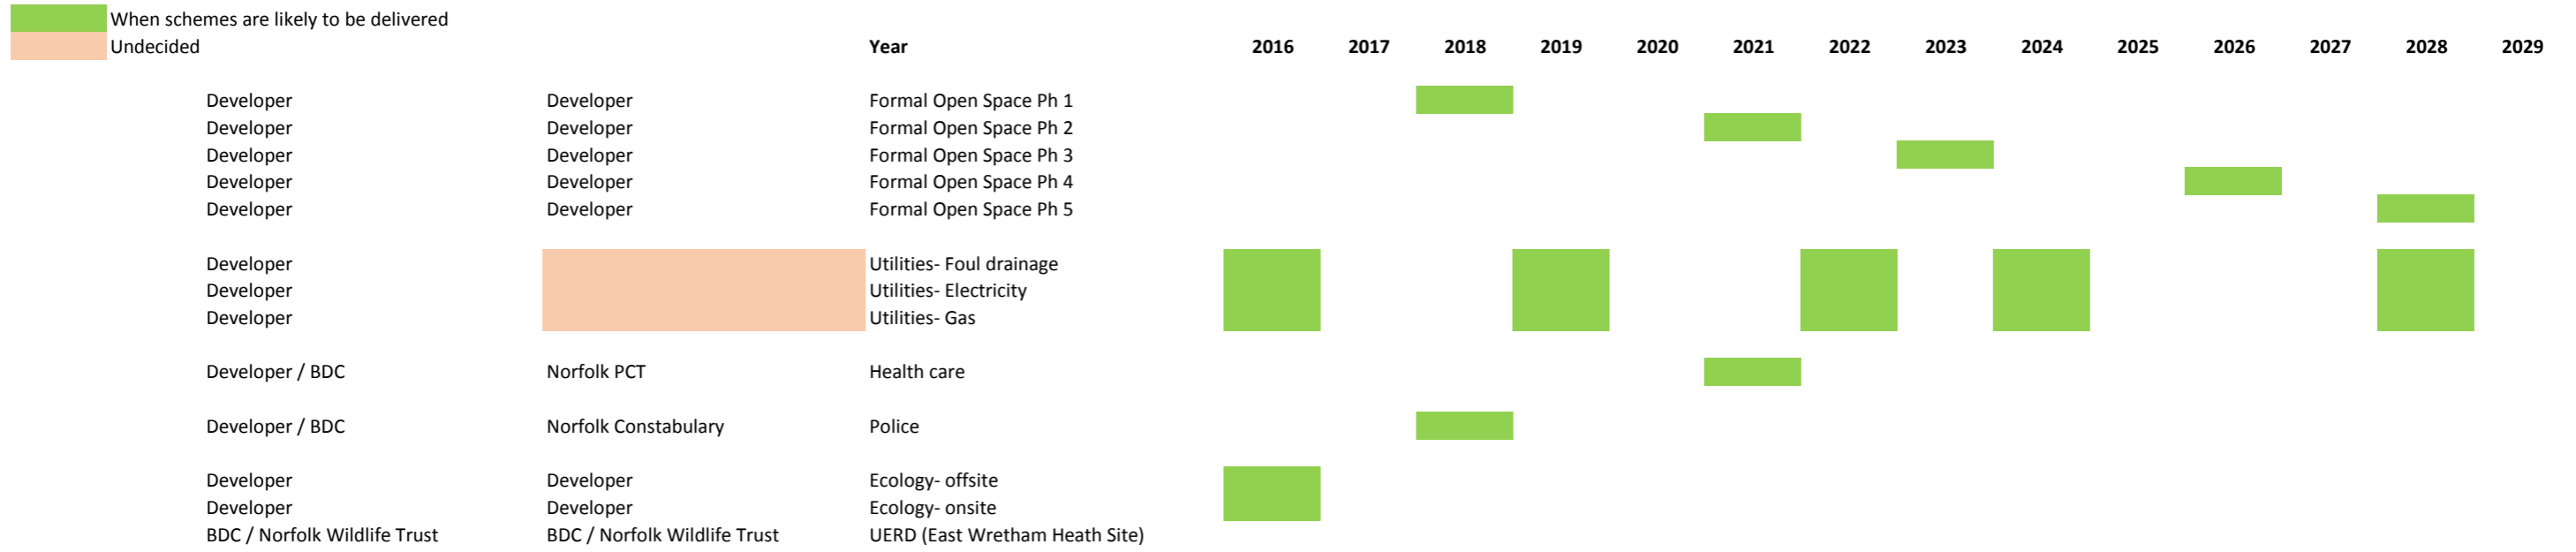

Thetford Projects for the Greater Thetford Development Partnership

Project ideas without forms

Projects owners	Delivery Body	Project
Kilvertone and Brettenham PC	Undecided	Burial ground
Undecided	Undecided	Skills/ Economic Development
Kilvertone and Brettenham PC	Undecided	Alms House
Croxton Parish Council	Undecided	Croxton speed management