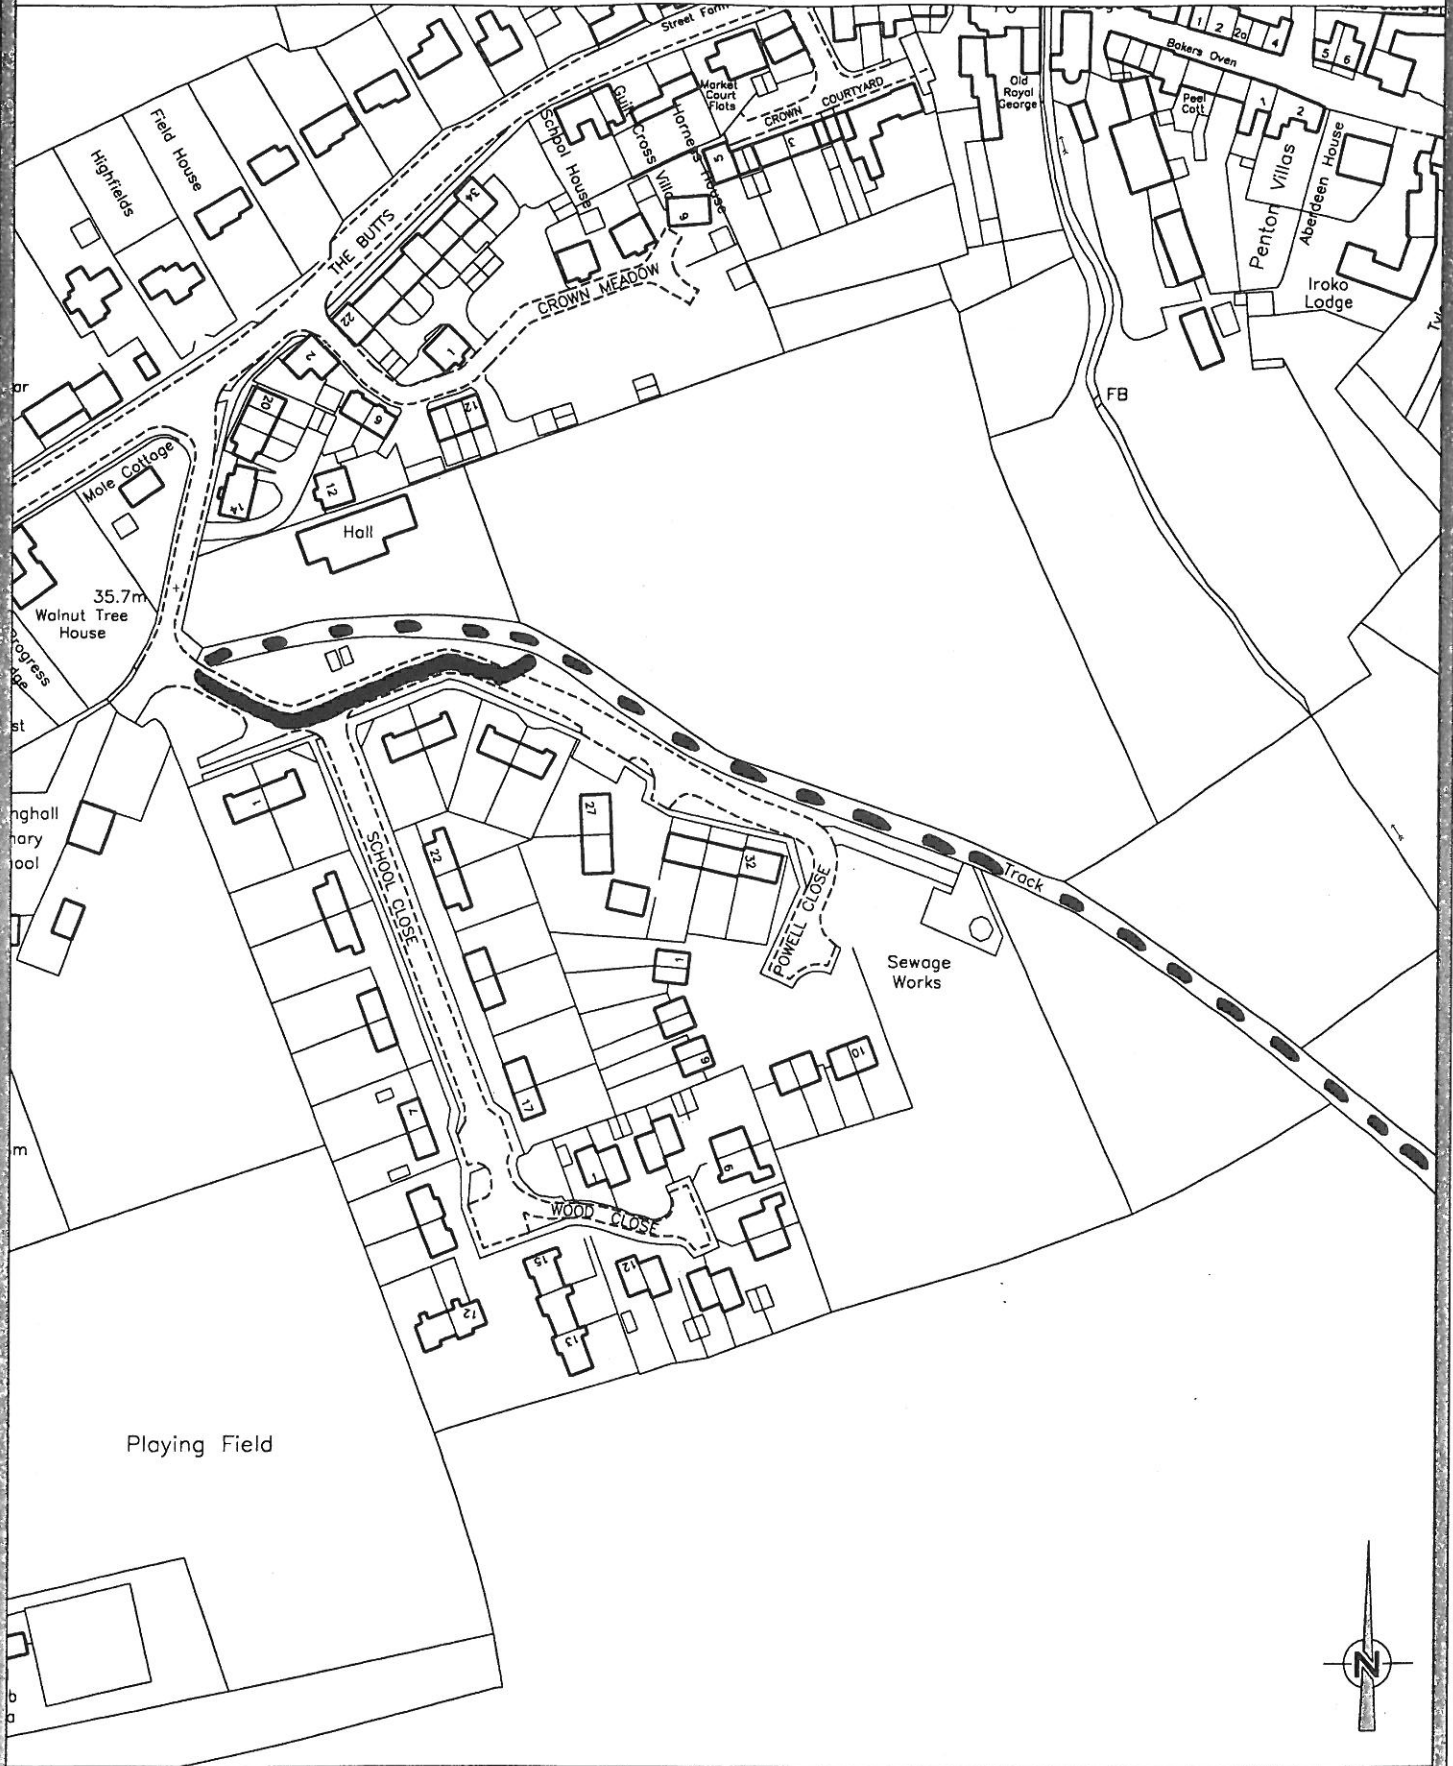

This map is reproduced from Ordnance Survey material with the permission of Ordnance Survey on behalf of the Controller of Her Majesty's Stationery Office © Crown copyright. Unauthorised reproduction infringes Crown copyright and may lead to prosecution or civil proceedings. Breckland District Council licence no. 100019535. Published 2010.

Asset Management
 Elizabeth House
 Walpole Loke
 Dereham
 Norfolk
 NR19 1EE

Breckland
COUNCIL

Tel: 01362 656870 Fax: 01362 656877

TITLE
**LAND AT
 SCHOOL CLOSE
 KENNINGHALL**
 DRAWING DETAILS
**DIVERSION OF RESTRICTED
 BYWAY AT KENNINGHALL
 MEMORIAL HALL**

This drawing and the works depicted thereon are the copyright of Breckland District Council. Unauthorised reproduction infringes copyright.		
PRODUCED BY	DATE	SCALES
PRD	Dec 2010	1:2000
DRAWING No.		Rev.
D67KN1		E010.02